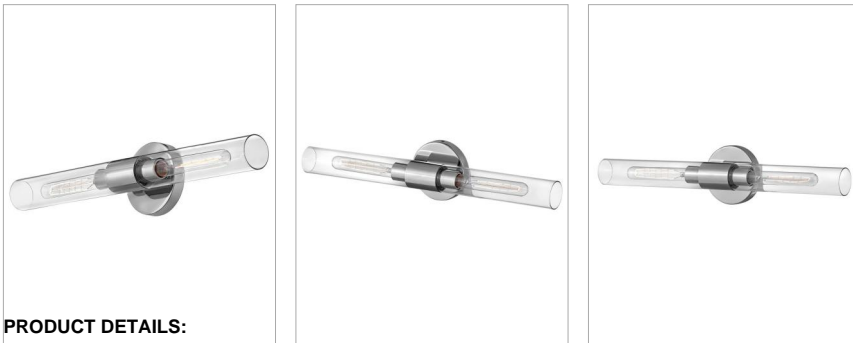

### LARGE TWO LIGHT VANITY

It's easy to fall for Shea's sleek, cylindrical silhouette. The elongated glass shades make it easy to customize your space and flex your design skills by choosing from one of the versatile finishes. The perfect complement to any vibe, Shea sets a new standard for multipurpose lighting. Pro tip: T10 bulbs are required but go with the wattage that wins you over.

DETAILS	
FINISH:	Chrome
MATERIAL:	Steel
GLASS:	Clear
DIMMABLE:	No

DIMENSIONS	
WIDTH:	24"
HEIGHT:	5.3"
WEIGHT:	2.5lb
BACK PLATE:	5.25" Dia.
EXTENSION:	3.8"
TOP TO OUTLET:	2.75"

LIGHT SOURCE	
LIGHT SOURCE:	Socketed
WATTAGE:	2-12w Med. LED, 60w Equiv.
VOLTAGE:	120v

#### PRODUCT DETAILS:

- Mounting hardware is hidden on the back plate to ensure a clean silhouette
- Fixture can be mounted vertically
- Suitable for use in damp locations as defined by NEC and CEC. Meets United States UL Underwriters Laboratories & CSA Canadian Standards Association Product Safety Standards.
- ADA compliant
- Please refer to Lark's Warranty for complete product warranty details. Some warranty limitations may apply.
- Confidently create a modern moment with this dynamic design statement
- Designed to a T! A T10 bulb is required, but go with the wattage that wins you over.
- Sparkling chrome with reflective finish