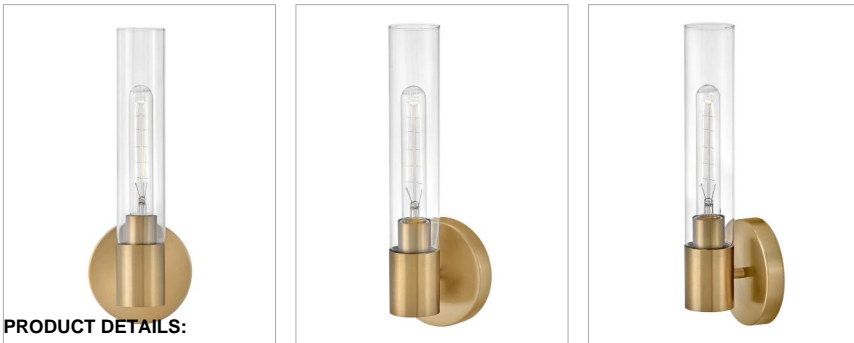

SHEA

85400LCB

MEDIUM SINGLE LIGHT VANITY

It's easy to fall for Shea's sleek, cylindrical silhouette. The elongated glass shades make it easy to customize your space and flex your design skills by choosing from one of the versatile finishes. The perfect complement to any vibe, Shea sets a new standard for multipurpose lighting. Pro tip: T10 bulbs are required but go with the wattage that wins you over.

DETAILS	
FINISH:	Lacquered Brass
MATERIAL:	Steel
GLASS:	Clear
DIMMABLE:	No

DIMENSIONS	
WIDTH:	5.3"
HEIGHT:	14.8"
WEIGHT:	1.9lb
BACK PLATE:	5.25" Dia.
EXTENSION:	3.8"
TOP TO OUTLET:	12"

LIGHT SOURCE	
LIGHT SOURCE:	Socketed
WATTAGE:	1-12w Med. LED, 60w Equiv.
VOLTAGE:	120v

SHIPPING	
CARTON LENGTH:	13.6
CARTON WIDTH:	5.1
CARTON HEIGHT:	9.4
CARTON WEIGHT:	2.5

PRODUCT DETAILS:

- Mounting hardware is hidden on the back plate to ensure a clean silhouette
- Fixture can be mounted either up or down
- Suitable for use in damp locations as defined by NEC and CEC. Meets United States UL Underwriters Laboratories & CSA Canadian Standards Association Product Safety Standards.
- ADA compliant
- Please refer to Lark's Warranty for complete product warranty details. Some warranty limitations may apply.
- Confidently create a modern moment with this dynamic design statement
- Designed to a T! A T10 bulb is required, but go with the wattage that wins you over.