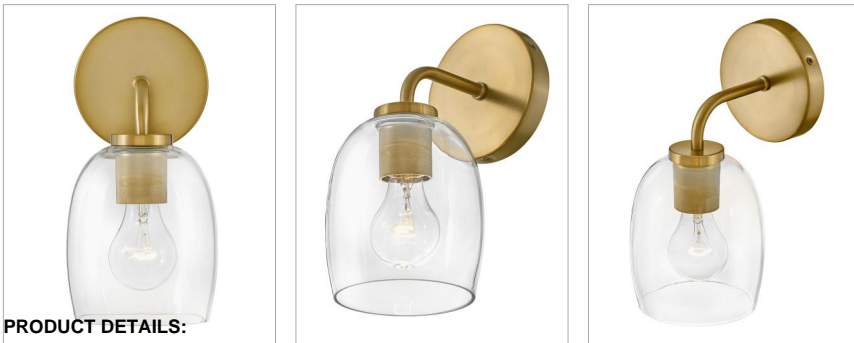

PERCY

85010LCB

MEDIUM SINGLE LIGHT VANITY

Percy's transitional style rings loud and clear with clever bell-shaped clear glass designed to highlight its distinctive industrial detailing, all while serving up ample illumination. Easily installed up or down, Percy transforms any bathroom into one of the most stylish spots in the house. A collection of 3 versatile finish options, Antique Nickel, Black and Lacquered Brass, lets you pick the perfect Percy for powder rooms and primary baths alike.

DETAILS	
FINISH:	Lacquered Brass
MATERIAL:	Steel
GLASS:	Clear
DIMMABLE:	YES, WITH DIMMABLE LAMP (NOT INCLUDED)

DIMENSIONS	
WIDTH:	5.3"
HEIGHT:	11"
WEIGHT:	1.9lb
BACK PLATE:	5" Dia.
EXTENSION:	7.3"
TOP TO OUTLET:	2.5"

LIGHT SOURCE	
LIGHT SOURCE:	Socketed
WATTAGE:	1-12w Med. LED, 100W Equiv.
VOLTAGE:	120v

SHIPPING	
CARTON LENGTH:	15
CARTON WIDTH:	9
CARTON HEIGHT:	10.8
CARTON WEIGHT:	3.4

PRODUCT DETAILS:

- Mounting hardware is hidden on the back plate to ensure a clean silhouette
- Fixture can be mounted either up or down
- Knurled sockets get dressed up with a distinctive diamond-shaped decorative pattern
- Suitable for use in damp locations as defined by NEC and CEC. Meets United States UL Underwriters Laboratories & CSA Canadian Standards Association Product Safety Standards.
- Ideal for vintage filament bulbs (not included)
- Please refer to Lark's Warranty for complete product warranty details. Some warranty limitations may apply.
- Heritage but make it hip: these styles combine classic design elements and nostalgic profiles reworked in new proportions and fresh finishes for an authentic vibe