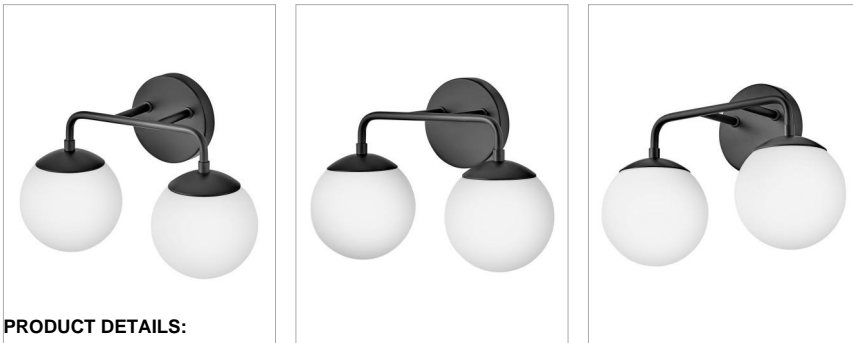

JUNIPER

85002BK

SMALL TWO LIGHT VANITY

Round out your space with Juniper's modern simplicity. Selfie-approved, the smooth curves of Juniper's etched opal glass globes deliver the perfect amount of diffused light. Choose from two chic finishes, matte Black or luxe Lacquered Brass.

DETAILS	
FINISH:	Black
MATERIAL:	Steel
GLASS:	Etched Opal
DIMMABLE:	No

DIMENSIONS	
WIDTH:	15"
HEIGHT:	10"
WEIGHT:	2.6lb
BACK PLATE:	5" Dia.
EXTENSION:	7.3"
TOP TO OUTLET:	2.5"

LIGHT SOURCE	
LIGHT SOURCE:	Socketed
WATTAGE:	2-5w Cand. LED, 60w Equiv.
VOLTAGE:	120v

SHIPPING	
CARTON LENGTH:	20.5
CARTON WIDTH:	12.6
CARTON HEIGHT:	8.3
CARTON WEIGHT:	4

PRODUCT DETAILS:

- Mounting hardware is hidden on the back plate to ensure a clean silhouette
- Fixture can be mounted either up or down
- Suitable for use in damp locations as defined by NEC and CEC. Meets United States UL Underwriters Laboratories & CSA Canadian Standards Association Product Safety Standards.
- Please refer to Lark's Warranty for complete product warranty details. Some warranty limitations may apply.
- Confidently create a modern moment with this dynamic design statement