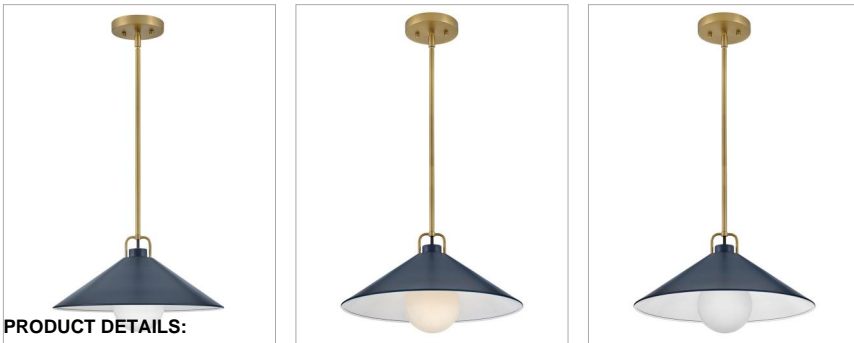

MILO

84437LCB-MV

LARGE PENDANT

Make a power move by adding Milo to your design mix. The hallmark of this classic pendant is a sleek metal shade that's both modern and sophisticated, thanks to a curated collection of chic finishes and delicate Lacquered Brass details.

DETAILS	
FINISH:	Lacquered Brass
MATERIAL:	Steel
SLOPE DEGREE:	90
DIMMABLE:	No

DIMENSIONS	
WIDTH:	16"
HEIGHT:	7"
WEIGHT:	3.7lb

LIGHT SOURCE	
LIGHT SOURCE:	Socketed
WATTAGE:	1-12w Med. LED, 100W Equiv.
VOLTAGE:	120v

MOUNTING	
CANOPY:	5.25" Dia.
LEAD WIRE:	1 X 72"
MAX HEIGHT:	38.5

SHIPPING	
CARTON LENGTH:	18.6
CARTON WIDTH:	18.6
CARTON HEIGHT:	9.9
CARTON WEIGHT:	5.7

PRODUCT DETAILS:

- This item may be hung on a sloped ceiling
- This fixture includes multiple down stems in various lengths to customize the installation height of the fixture, including one 6" stem and two 12" stems
- Suitable for use in dry (indoor) locations as defined by NEC and CEC. Meets United States UL Underwriters Laboratories & CSA Canadian Standards Association Product Safety Standards.
- Please refer to Lark's Warranty for complete product warranty details. Some warranty limitations may apply.
- Heritage but make it hip: these styles combine classic design elements and nostalgic profiles reworked in new proportions and fresh finishes for an authentic vibe