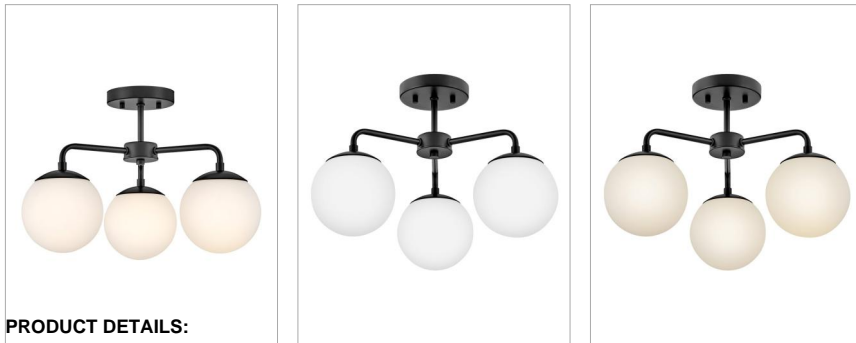

JUNIPER

84203BK

MEDIUM SEMI-FLUSH MOUNT

Round out your space with Juniper's modern simplicity. Selfie-approved, the smooth curves of Juniper's etched opal glass globes deliver the perfect amount of diffused light. Choose from two chic finishes, matte Black or luxe Lacquered Brass.

DETAILS	
FINISH:	Black
MATERIAL:	Steel
GLASS:	Etched Opal
DIMMABLE:	No

DIMENSIONS	
WIDTH:	20"
HEIGHT:	12.8"
WEIGHT:	4.7lb

LIGHT SOURCE	
LIGHT SOURCE:	Socketed
WATTAGE:	3-5w Cand. LED, 60w Equiv.
VOLTAGE:	120v

MOUNTING	
CANOPY:	5" Dia.

SHIPPING	
CARTON LENGTH:	19.7
CARTON WIDTH:	18.8
CARTON HEIGHT:	8.3
CARTON WEIGHT:	7

PRODUCT DETAILS:

- Suitable for use in damp locations as defined by NEC and CEC. Meets United States UL Underwriters Laboratories & CSA Canadian Standards Association Product Safety Standards
- Please refer to Lark's Warranty for complete product warranty details, some warranty limitations may apply.
- Confidently create a modern moment with this dynamic design statement
- Striking black finish enhances design