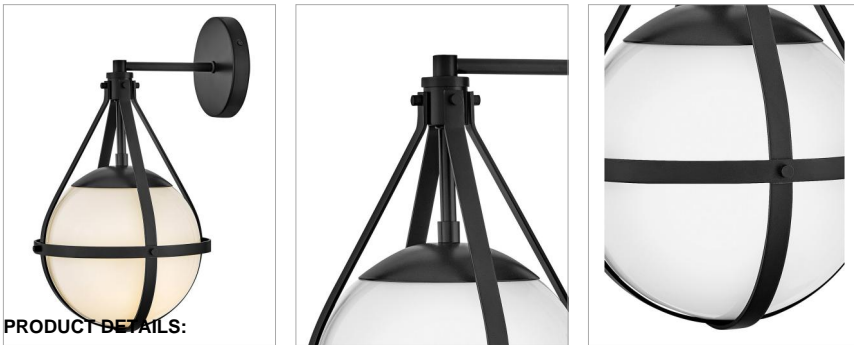

### SMALL SINGLE LIGHT SCONCE

A retro, modern stunner, Colby's cased opal glass globe, accentuated by a cage-style frame, creates unexpected glamour in any space.

DETAILS	
FINISH:	Black
MATERIAL:	Steel
GLASS:	Cased Opal
DIMMABLE:	YES - WITH DIMMABLE LAMP (NOT INCLUDED)

DIMENSIONS	
WIDTH:	9.3"
HEIGHT:	15.8"
WEIGHT:	4.5lb
BACK PLATE:	5.25" Dia.
EXTENSION:	10.5"
TOP TO OUTLET:	2.5"

LIGHT SOURCE	
LIGHT SOURCE:	Socketed
WATTAGE:	1-15w Med. LED, 60w Equiv.
VOLTAGE:	120v

SHIPPING	
CARTON LENGTH:	11
CARTON WIDTH:	11
CARTON HEIGHT:	21.8
CARTON WEIGHT:	8