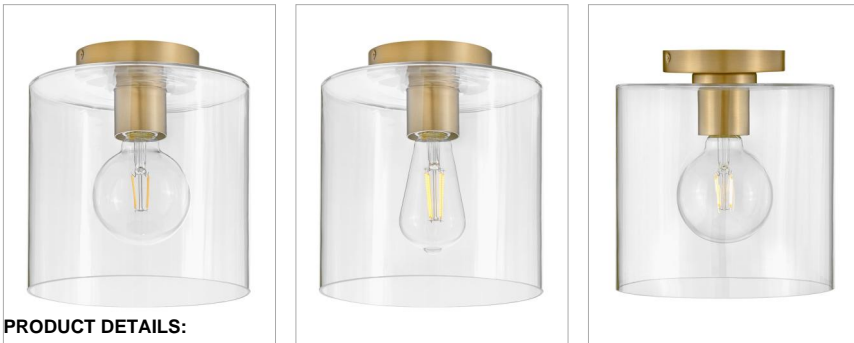

PIPPA

83531LCB

EXTRA SMALL FLUSH MOUNT

Look no further for the perfect flush mount. Pippa's versatility means an easy fit into a variety of spaces where illumination is essential: think staircases, hallways, closets, and mudrooms. The transitional, oversized glass accentuated by a classic finish delivers optimal light output.

DETAILS	
FINISH:	Lacquered Brass
MATERIAL:	Steel
GLASS:	Clear
DIMMABLE:	No

DIMENSIONS	
WIDTH:	8.5"
HEIGHT:	9.5"
WEIGHT:	5lb

LIGHT SOURCE	
LIGHT SOURCE:	Socketed
WATTAGE:	1-12w Med. LED, 60w Equiv.
VOLTAGE:	120v

MOUNTING	
CANOPY:	4.75" Dia.

SHIPPING	
CARTON LENGTH:	11.2
CARTON WIDTH:	11.2
CARTON HEIGHT:	11.5
CARTON WEIGHT:	6.1

PRODUCT DETAILS:

- Suitable for use in damp locations as defined by NEC and CEC. Meets United States UL Underwriters Laboratories & CSA Canadian Standards Association Product Safety Standards.
- Please refer to Lark's Warranty for complete product warranty details. Some warranty limitations may apply.
- This versatile transitional design delivers personality and performance