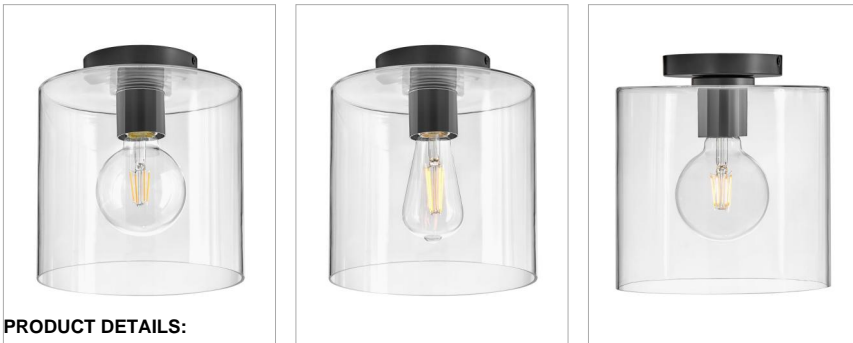

PIPPA

83531BK

EXTRA SMALL FLUSH MOUNT

Look no further for the perfect flush mount. Pippa's versatility means an easy fit into a variety of spaces where illumination is essential: think staircases, hallways, closets, and mudrooms. The transitional, oversized glass accentuated by a classic finish delivers optimal light output.

DETAILS	
FINISH:	Black
MATERIAL:	Steel
GLASS:	Clear
DIMMABLE:	No

DIMENSIONS	
WIDTH:	8.5"
HEIGHT:	9.5"
WEIGHT:	5lb

LIGHT SOURCE	
LIGHT SOURCE:	Socketed
WATTAGE:	1-12w Med. LED, 60w Equiv.
VOLTAGE:	120v

MOUNTING	
CANOPY:	4.75" Dia.

SHIPPING	
CARTON LENGTH:	11.2
CARTON WIDTH:	11.2
CARTON HEIGHT:	11.5
CARTON WEIGHT:	6.1

PRODUCT DETAILS:

- Suitable for use in damp locations as defined by NEC and CEC. Meets United States UL Underwriters Laboratories & CSA Canadian Standards Association Product Safety Standards.
- Please refer to Lark's Warranty for complete product warranty details. Some warranty limitations may apply.
- This versatile transitional design delivers personality and performance