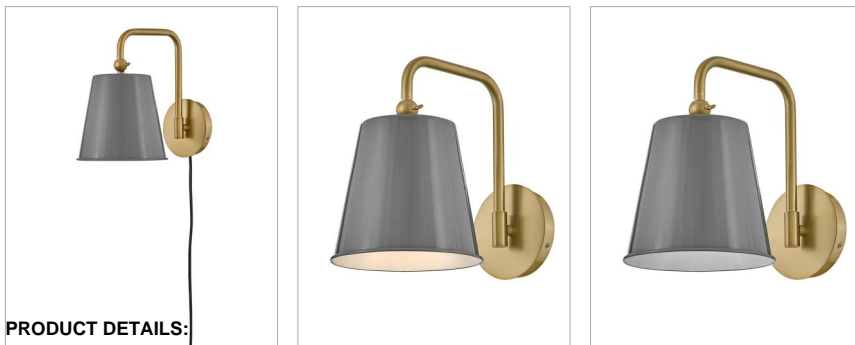

BLAKE

83522FY

MEDIUM SWING ARM SINGLE LIGHT SCONCE

Bet on Blake's forever cool profile and luxe finishes. Merging thoughtful illumination with a timeless vibe, Blake makes it easy to mix-and-match thanks to its versatile pendant and sconce options.

DETAILS	
FINISH:	French Gray
MATERIAL:	Steel
DIMMABLE:	No

DIMENSIONS	
WIDTH:	8"
HEIGHT:	11.8"
WEIGHT:	7.9lb
BACK PLATE:	5" Dia.
EXTENSION:	13.3"
TOP TO OUTLET:	9"

LIGHT SOURCE	
LIGHT SOURCE:	Socketed
WATTAGE:	1-14w Med. LED, 60w Equiv.
VOLTAGE:	120v

MOUNTING	
LEAD WIRE:	1 X 96"

SHIPPING	
CARTON LENGTH:	17.7
CARTON WIDTH:	17.7
CARTON HEIGHT:	13.8
CARTON WEIGHT:	4

PRODUCT DETAILS:

- Suitable for use in dry (indoor) locations as defined by NEC and CEC. Meets United States UL Underwriters Laboratories & CSA Canadian Standards Association Product Safety Standards
- Features On/Off switch
- Please refer to Lark's Warranty for complete product warranty details, some warranty limitations may apply.
- Heritage but make it hip: these styles combine classic design elements and nostalgic profiles reworked in new proportions and fresh finishes for an authentic vibe
- Rich gray tone