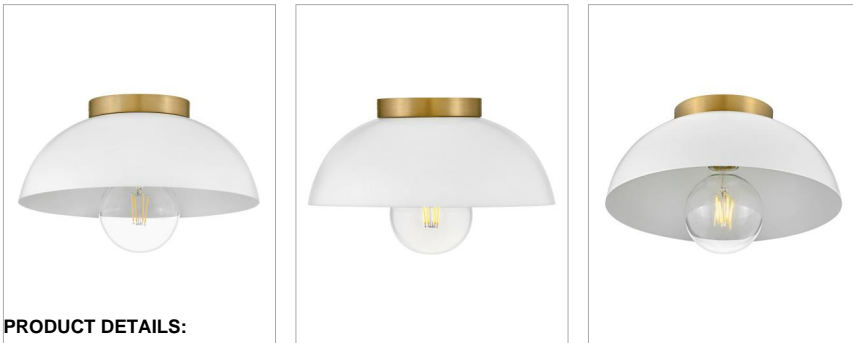

STU

83301MW

SMALL FLUSH MOUNT

Heads up! Hit refresh on your ceiling's status quo with Stu. This metal flush mount has a jaunty profile accentuated by fashion-forward finish options, each accessorized with a dashing Lacquered Brass canopy and the flexibility to customize with medium base bulbs. Our go-to's? Play with G-style or classic bulb silhouettes.

DETAILS	
FINISH:	Matte White
MATERIAL:	Steel

DIMENSIONS	
WIDTH:	11"
HEIGHT:	4.8"
WEIGHT:	2.2lb

LIGHT SOURCE	
LIGHT SOURCE:	LED Lamp
WATTAGE:	1-12w Med. LED, 100W Equiv.
VOLTAGE:	120v

MOUNTING	
CANOPY:	4.75" Dia.

SHIPPING	
CARTON LENGTH:	13.3
CARTON WIDTH:	13.3
CARTON HEIGHT:	7.3
CARTON WEIGHT:	3.2

PRODUCT DETAILS:

- Suitable for use in dry (indoor) locations as defined by NEC and CEC. Meets United States UL Underwriters Laboratories & CSA Canadian Standards Association Product Safety Standards
- Please refer to Lark's Warranty for complete product warranty details, some warranty limitations may apply.
- Confidently create a modern moment with this dynamic design statement
- Neutral perfection with a flawless white finish enhances design