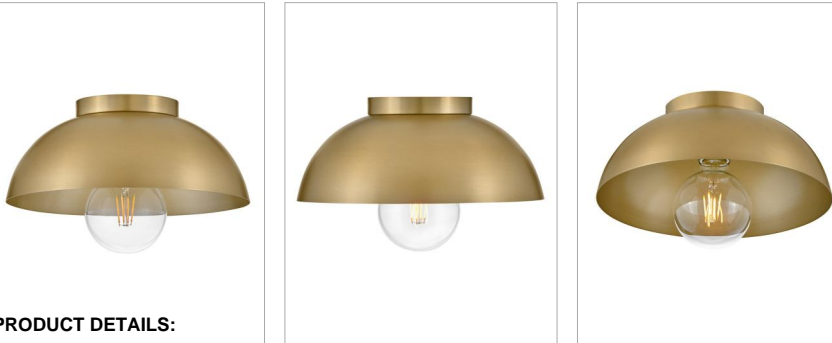

STU

83301LCB

SMALL FLUSH MOUNT

Heads up! Hit refresh on your ceiling's status quo with Stu. This flush mount has a jaunty profile accentuated by fashion-forward finish options, each accessorized with a dashing Lacquered Brass canopy and the flexibility to customize with medium base bulbs. Our go-to's? Play with G-style or classic bulb silhouettes.

DETAILS	
FINISH:	Lacquered Brass
MATERIAL:	Steel
DIMMABLE:	YES, WITH DIMMABLE LAMP (NOT INCLUDED)

DIMENSIONS	
WIDTH:	11"
HEIGHT:	4.8"
WEIGHT:	2.2lb

LIGHT SOURCE	
LIGHT SOURCE:	Socketed
WATTAGE:	1-12w Med. LED, 100W Equiv.
VOLTAGE:	120v

MOUNTING	
CANOPY:	4.75" Dia.

SHIPPING	
CARTON LENGTH:	13.3
CARTON WIDTH:	13.3
CARTON HEIGHT:	7.3
CARTON WEIGHT:	3.2

PRODUCT DETAILS:

- Suitable for use in dry (indoor) locations as defined by NEC and CEC. Meets United States UL Underwriters Laboratories & CSA Canadian Standards Association Product Safety Standards.
- Please refer to Lark's Warranty for complete product warranty details. Some warranty limitations may apply.
- Confidently create a modern moment with this dynamic design statement