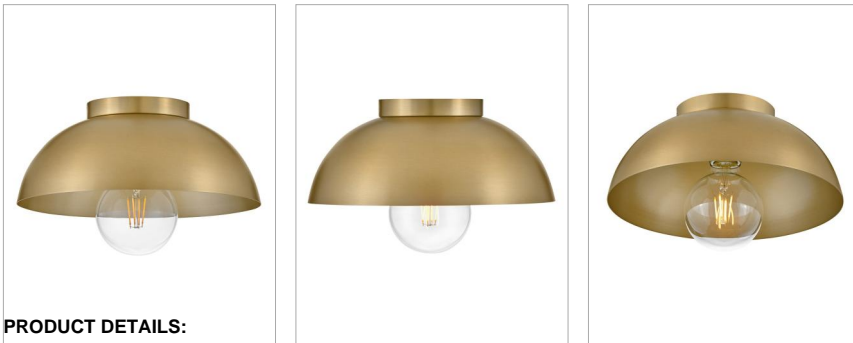

STU

83301LCB

SMALL FLUSH MOUNT

Heads up! Hit refresh on your ceiling's status quo with Stu. This metal flush mount has a jaunty profile accentuated by fashion-forward finish options, each accessorized with a dashing Lacquered Brass canopy and the flexibility to customize with medium base bulbs. Our go-to's? Play with G-style or classic bulb silhouettes.

DETAILS	
FINISH:	Lacquered Brass
MATERIAL:	Steel
DIMMABLE:	No

DIMENSIONS	
WIDTH:	11"
HEIGHT:	4.8"
WEIGHT:	2.2lb

LIGHT SOURCE	
LIGHT SOURCE:	Socketed
WATTAGE:	1-12w Med. LED, 100W Equiv.
VOLTAGE:	120v

MOUNTING	
CANOPY:	4.75" Dia.

SHIPPING	
CARTON LENGTH:	13.3
CARTON WIDTH:	13.3
CARTON HEIGHT:	7.3
CARTON WEIGHT:	3.2

PRODUCT DETAILS:

- Suitable for use in dry (indoor) locations as defined by NEC and CEC. Meets United States UL Underwriters Laboratories & CSA Canadian Standards Association Product Safety Standards
- Please refer to Lark's Warranty for complete product warranty details, some warranty limitations may apply.
- Confidently create a modern moment with this dynamic design statement
- Classic gleaming light brass finish