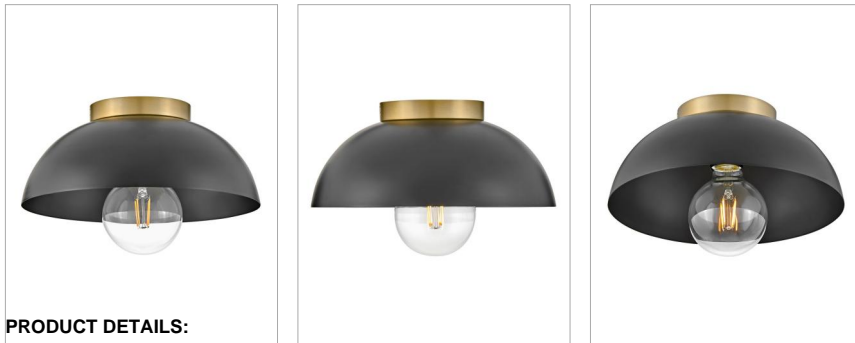

### SMALL FLUSH MOUNT

Heads up! Hit refresh on your ceiling's status quo with Stu. This metal flush mount has a jaunty profile accentuated by fashion-forward finish options, each accessorized with a dashing Lacquered Brass canopy and the flexibility to customize with medium base bulbs. Our go-to's? Play with G-style or classic bulb silhouettes.

DETAILS	
FINISH:	Black
MATERIAL:	Steel
DIMMABLE:	No

DIMENSIONS	
WIDTH:	11"
HEIGHT:	4.8"
WEIGHT:	2.2lb

LIGHT SOURCE	
LIGHT SOURCE:	Socketed
WATTAGE:	1-12w Med. LED, 100W Equiv.
VOLTAGE:	120v

MOUNTING	
CANOPY:	4.75" Dia.