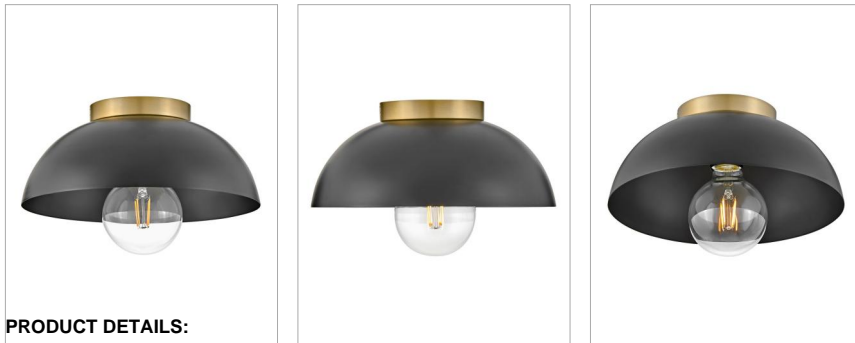

STU

83301BK

SMALL FLUSH MOUNT

Heads up! Hit refresh on your ceiling's status quo with Stu. This metal flush mount has a jaunty profile accentuated by fashion-forward finish options, each accessorized with a dashing Lacquered Brass canopy and the flexibility to customize with medium base bulbs. Our go-to's? Play with G-style or classic bulb silhouettes.

DETAILS	
FINISH:	Black
MATERIAL:	Steel
DIMMABLE:	No

DIMENSIONS	
WIDTH:	11"
HEIGHT:	4.8"
WEIGHT:	2.2lb

LIGHT SOURCE	
LIGHT SOURCE:	Socketed
WATTAGE:	1-12w Med. LED, 100W Equiv.
VOLTAGE:	120v

MOUNTING	
CANOPY:	4.75" Dia.

SHIPPING	
CARTON LENGTH:	13.3
CARTON WIDTH:	13.3
CARTON HEIGHT:	7.3
CARTON WEIGHT:	3.2

PRODUCT DETAILS:

- Suitable for use in dry (indoor) locations as defined by NEC and CEC. Meets United States UL Underwriters Laboratories & CSA Canadian Standards Association Product Safety Standards.
- Please refer to Lark's Warranty for complete product warranty details. Some warranty limitations may apply.
- Confidently create a modern moment with this dynamic design statement