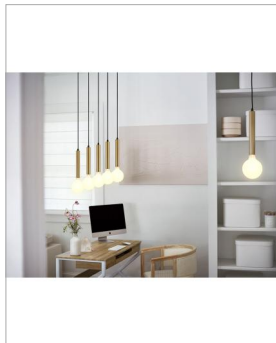

PRODUCT DETAILS:

- This item may be hung on a sloped ceiling
- Mounting hardware is hidden on the back plate to ensure a clean silhouette
- Suitable for use in dry (indoor) locations as defined by NEC and CEC. Meets United States UL Underwriters Laboratories & CSA Canadian Standards Association Product Safety Standards.
- Ideal for g-style bulbs (not included)
- Please refer to Lark's Warranty for complete product warranty details. Some warranty limitations may apply.
- Effortlessly cool, this mid-century modern design inspires any space with its chic vintage vibe

BOBBIE

83207LCB

EXTRA SMALL SINGLE LIGHT PENDANT

Mingling mid-century modern design elements into its posh form, Bobbie merges a playful vibe with stellar style. This clever design pairs two bold finishes, gleaming Lacquered Brass and an intense Black, to set up the true star of the show: a look-at-me bulb that makes lighting what it should be fun. To complement Bobbie's confident style, we recommend a G40 oversized globe-styled bulb in a standard medium base.

DETAILS	
FINISH:	Lacquered Brass
MATERIAL:	Steel
DIMMABLE:	No

DIMENSIONS	
WIDTH:	5.5"
HEIGHT:	10.8"
WEIGHT:	2.4lb

LIGHT SOURCE	
LIGHT SOURCE:	Socketed
WATTAGE:	1-14w Med. LED, 100w Equiv.
VOLTAGE:	120v

MOUNTING	
CANOPY:	4.75" Dia.
LEAD WIRE:	1 X 72"
MAX HEIGHT:	76.8