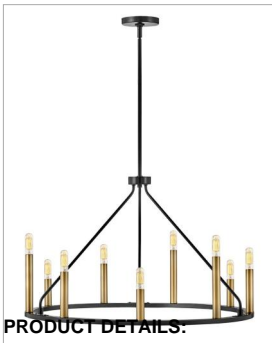

LAZLO

83158BK

MEDIUM SINGLE TIER CHANDELIER

Lazlo brings it on every level. Whether you are feeling modern lodge vibes, a contemporary urban loft or anything in between, Lazlo's sleek Black frame feels luxe but without all the fuss. Classic candle sleeves get streamlined with a modern makeover in Lacquered Brass, giving Lazlo a fresh edge.

DETAILS	
FINISH:	Black
MATERIAL:	Steel
SLOPE DEGREE:	90
DIMMABLE:	No

DIMENSIONS	
WIDTH:	30"
HEIGHT:	18.5"
WEIGHT:	9.9lb

LIGHT SOURCE	
LIGHT SOURCE:	Socketed
WATTAGE:	9-5w Cand. LED, 60w Equiv.
VOLTAGE:	120v

MOUNTING	
CANOPY:	5" Dia.
LEAD WIRE:	1 X 72"
MAX HEIGHT:	51.3

SHIPPING	
CARTON LENGTH:	33.3
CARTON WIDTH:	33.3
CARTON HEIGHT:	11.4
CARTON WEIGHT:	21.5

PRODUCT DETAILS.

- This item may be hung on a sloped ceiling
- This fixture includes multiple down stems in various lengths to customize the installation height of the fixture, including one 6" stem and two 12" stems
- Suitable for use in dry (indoor) locations as defined by NEC and CEC. Meets United States UL Underwriters Laboratories & CSA Canadian Standards Association Product Safety Standards.
- Please refer to Lark's Warranty for complete product warranty details. Some warranty limitations may apply.
- Confidently create a modern moment with this dynamic design statement
- Shown with G16.5 bulbs (not included)