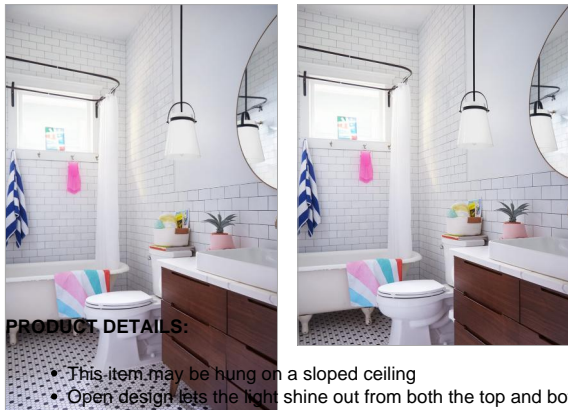

TORI

83053BK

SMALL SINGLE LIGHT PENDANT

We are kicking modern farmhouse up a notch. Tori's clean profile focuses on the classic bell-shaped cased opal glass, served with a side of unexpected glam thanks to sophisticated details and versatile finishes. An immediate designer darling, this pendant fits anywhere and can fly solo or hang out in multiples with equal ease.

DETAILS	
FINISH:	Black
MATERIAL:	Steel
GLASS:	Cased Opal
SLOPE DEGREE:	90
DIMMABLE:	No

DIMENSIONS	
WIDTH:	11.5"
HEIGHT:	19"
WEIGHT:	7.9lb

LIGHT SOURCE	
LIGHT SOURCE:	Socketed
WATTAGE:	1-14w Med. LED, 100w Equiv.
VOLTAGE:	120v

MOUNTING	
CANOPY:	5" Dia.
LEAD WIRE:	1 X 72"
MAX HEIGHT:	50.5

SHIPPING	
CARTON LENGTH:	13.9
CARTON WIDTH:	13.9
CARTON HEIGHT:	17.4
CARTON WEIGHT:	10.5

PRODUCT DETAILS:

- This item may be hung on a sloped ceiling
- Open design lets the light shine out from both the top and bottom of the fixture for a seamless overall glow
- Suitable for use in dry (indoor) locations as defined by NEC and CEC. Meets United States UL Underwriters Laboratories & CSA Canadian Standards Association Product Safety Standards.
- Please refer to Lark's Warranty for complete product warranty details. Some warranty limitations may apply.
- Confidently create a modern moment with this dynamic design statement