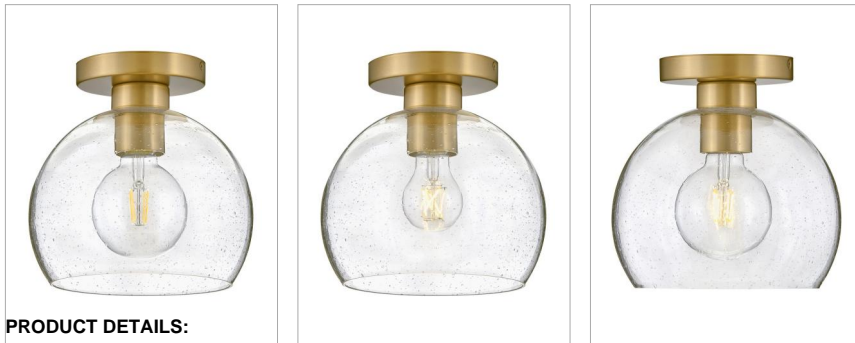

RUMI

83011LCB

EXTRA SMALL FLUSH MOUNT

Your room will get rave reviews thanks to Rumi. This modern, art-forward fixture captivates with the chic fusion of clear seedy glass globes and a flawless Lacquered Brass finish. Design opportunities abound, with Rumi adding thrill to airy and cozy spaces alike.

DETAILS	
FINISH:	Lacquered Brass
MATERIAL:	Steel
GLASS:	Clear Seedy
DIMMABLE:	No

DIMENSIONS	
WIDTH:	9"
HEIGHT:	9"
WEIGHT:	2.4lb

LIGHT SOURCE	
LIGHT SOURCE:	Socketed
WATTAGE:	1-12w Med. LED, 100W Equiv.
VOLTAGE:	120v

MOUNTING	
CANOPY:	5" Dia.

SHIPPING	
CARTON LENGTH:	11.5
CARTON WIDTH:	11.5
CARTON HEIGHT:	9.9
CARTON WEIGHT:	3.4

PRODUCT DETAILS:

- Suitable for use in dry (indoor) locations as defined by NEC and CEC. Meets United States UL Underwriters Laboratories & CSA Canadian Standards Association Product Safety Standards
- Ideal for vintage filament bulbs (not included)
- Please refer to Lark's Warranty for complete product warranty details, some warranty limitations may apply.
- Confidently create a modern moment with this dynamic design statement
- Classic gleaming light brass finish