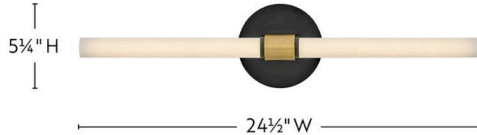

KAI

85602BK-LCB

MEDIUM LED VANITY

A dual finish paired with a sleek, minimal profile makes Kai your go-to. Integrated LEDs give off plenty of functional light that blankets the entire room in a warm glow, with a modern cuff for added intrigue. Featuring the versatility to be hung vertically or horizontally, Kai molds to fit your needs while effortlessly maintaining a poised yet bold style.

| DETAILS | |
|-----------|------------------------------|
| FINISH: | Black |
| MATERIAL: | Steel |
| GLASS: | Etched White |
| DIMMABLE: | YES - CL TYPE DIMMER (SSL7A) |

| DIMENSIONS | |
|----------------|------------|
| WIDTH: | 24.5" |
| HEIGHT: | 5.3" |
| WEIGHT: | 1.8lb |
| BACK PLATE: | 5.25" Dia. |
| EXTENSION: | 3.3" |
| TOP TO OUTLET: | 12.25" |