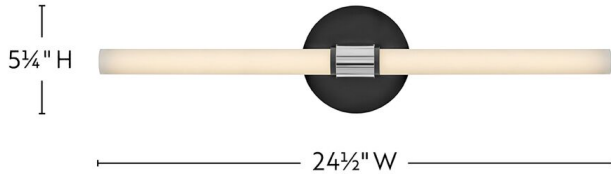

KAI

85602BK-CM

MEDIUM LED VANITY

A dual finish paired with a sleek, minimal profile makes Kai your go-to. Integrated LEDs give off plenty of functional light that blankets the entire room in a warm glow, with a modern cuffor added intrigue. Featuring the versatility to be hung vertically or horizontally, Kai molds to fit your needs while effortlessly maintaining a poised yet bold style.

DETAILS	
FINISH:	Black
MATERIAL:	Steel
GLASS:	Etched White
DIMMABLE:	YES - CL TYPE DIMMER (SSL7A)

DIMENSIONS	
WIDTH:	24.5"
HEIGHT:	5.3"
WEIGHT:	1.8lb
BACK PLATE:	5.25"Dia.
EXTENSION:	3.3"
TOP TO OUTLET:	12.25"

LIGHT SOURCE	
LIGHT SOURCE:	Integrated LED
LED NAME:	EB230K90600721
WATTAGE:	18w LED *Included
VOLTAGE:	120v
COLOR TEMP:	3000
LUMENS:	1100
CRI:	93
INCANDESCENT EQUIVALENCY:	1 x 100w
DIMMABLE:	YES - CL TYPE DIMMER (SSL7A)

SHIPPING	
CARTON LENGTH:	27.8
CARTON WIDTH:	8.8
CARTON HEIGHT:	6.5
CARTON WEIGHT:	3.1

PRODUCT DETAILS:

- Fixture can be mounted horizontally.
- Please refer to Lark's Warranty for complete product warranty details. Some warranty limitations may apply.
- Suitable for use in damp locations as defined by NEC and CEC. Meets United States UL Underwriters Laboratories & CSA Canadian Standards Association Product Safety Standards.
- Fixtures include fully dimmable integrated LEDs.
- Confidently create a modern moment with this dynamic design statement
- Fixture can be mounted vertically
- ADA compliant
- LED components carry a 5-year limited warranty