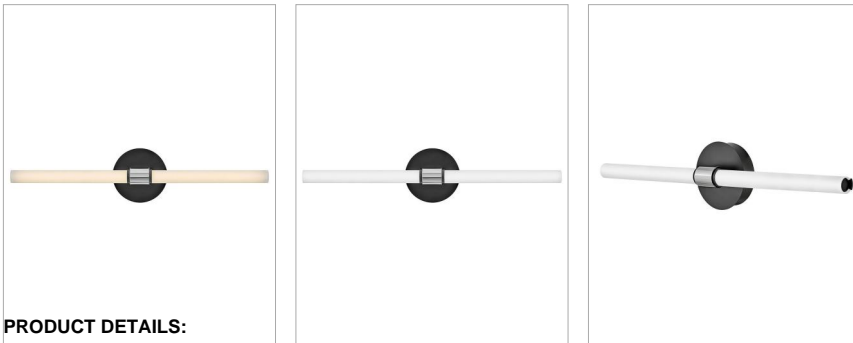

KAI

85602BK-CM

MEDIUM LED VANITY

A dual finish paired with a sleek, minimal profile makes Kai your go-to. Integrated LEDs give off plenty of functional light that blankets the entire room in a warm glow, with a modern cuffor added intrigue. Featuring the versatility to be hung vertically or horizontally, Kai molds to fit your needs while effortlessly maintaining a poised yet bold style.

DETAILS	
FINISH:	Black
MATERIAL:	Steel
GLASS:	Etched White
DIMMABLE:	YES - CL TYPE DIMMER (SSL7A)

DIMENSIONS	
WIDTH:	24.5"
HEIGHT:	5.3"
WEIGHT:	1.8lb
BACK PLATE:	5.25"Dia.
EXTENSION:	3.3"
TOP TO OUTLET:	12.25"

LIGHT SOURCE	
LIGHT SOURCE:	Integrated LED
LED NAME:	EB230K90600721
WATTAGE:	18w LED *Included
VOLTAGE:	120v
COLOR TEMP:	3000
LUMENS:	1100
CRI:	93
INCANDESCENT EQUIVALENCY:	1 x 100w
DIMMABLE:	YES - CL TYPE DIMMER (SSL7A)

SHIPPING	
CARTON LENGTH:	27.8
CARTON WIDTH:	8.8
CARTON HEIGHT:	6.5
CARTON WEIGHT:	3.1

PRODUCT DETAILS:

- Fixture can be mounted horizontally.
- Please refer to Lark's Warranty for complete product warranty details. Some warranty limitations may apply.
- Suitable for use in damp locations as defined by NEC and CEC. Meets United States UL Underwriters Laboratories & CSA Canadian Standards Association Product Safety Standards.
- Fixtures include fully dimmable integrated LEDs.
- Confidently create a modern moment with this dynamic design statement
- Fixture can be mounted vertically
- ADA compliant
- LED components carry a 5-year limited warranty