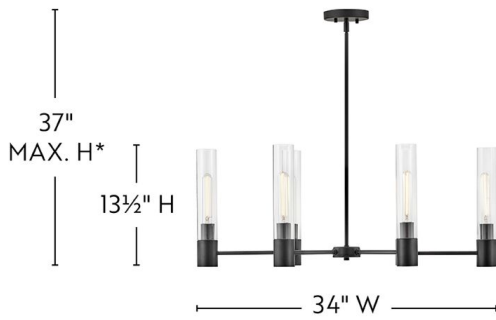

### SMALL LINEAR CHANDELIER

It's easy to fall for Shea's sleek, cylindrical silhouette. The elongated glass shades make it easy to customize your space and flex your design skills by choosing from one of the versatile finishes. The perfect complement to any vibe, Shea sets a new standard for multipurpose lighting.

DETAILS	
FINISH:	Black
MATERIAL:	Steel
GLASS:	Clear
SLOPE DEGREE:	90
DIMMABLE:	YES - WITH DIMMABLE LAMP (NOT INCLUDED)

DIMENSIONS	
WIDTH:	34"
HEIGHT:	13.5"
WEIGHT:	12.1lb

LIGHT SOURCE	
LIGHT SOURCE:	Socketed
WATTAGE:	6-8w Med. LED, 60w Equiv.
VOLTAGE:	120v

MOUNTING	
CANOPY:	5.25" Dia.
LEAD WIRE:	1 X 72"
MAX HEIGHT:	37

SHIPPING	
CARTON LENGTH:	37.3
CARTON WIDTH:	14.5
CARTON HEIGHT:	8
CARTON WEIGHT:	18

\*Maximum achievable height with stems included.