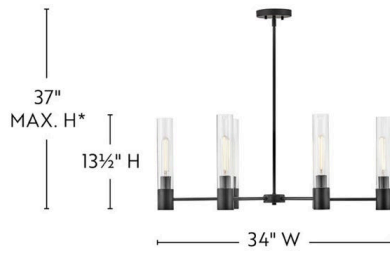

SHEA

85406BK

SMALL LINEAR CHANDELIER

It's easy to fall for Shea's sleek, cylindrical silhouette. The elongated glass shades make it easy to customize your space and flex your design skills by choosing from one of the versatile finishes. The perfect complement to any vibe, Shea sets a new standard for multipurpose lighting.

DETAILS

FINISH:	Black
MATERIAL:	Steel
GLASS:	Clear
SLOPE DEGREE:	90
DIMMABLE:	YES - WITH DIMMABLE LAMP (NOT INCLUDED)

DIMENSIONS

WIDTH:	34"
HEIGHT:	13.5"
WEIGHT:	12.1lb

LIGHT SOURCE

LIGHT SOURCE:	Socketed
WATTAGE:	6-8w Med. LED, 60w Equiv.
VOLTAGE:	120v

MOUNTING

CANOPY:	5.25" Dia.
LEAD WIRE:	1 X 72"
MAX HEIGHT:	37