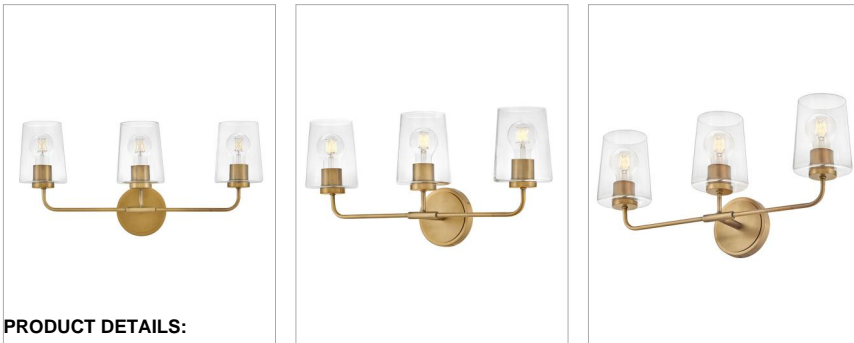

KLINE

853453HB-CL

MEDIUM THREE LIGHT VANITY

Let's get down to business. Kline's minimalist form doesn't need to make a fuss, thanks to its pared-down but supremely stylish transitional profile. Keeping things architectural, Kline's super slim elongated arms unite with sleek glass shades in finishes that add just the right edge.

DETAILS	
FINISH:	Heritage Brass
MATERIAL:	Steel
GLASS:	Clear
DIMMABLE:	YES, WITH DIMMABLE LAMP (NOT INCLUDED)

DIMENSIONS	
WIDTH:	23.8"
HEIGHT:	11"
WEIGHT:	4.5lb
BACK PLATE:	5" Dia.
EXTENSION:	6.3"
TOP TO OUTLET:	8.5"

LIGHT SOURCE	
LIGHT SOURCE:	Socketed
WATTAGE:	3-12w Med. LED, 100w Equiv.
VOLTAGE:	120v

SHIPPING	
CARTON LENGTH:	26.5
CARTON WIDTH:	9.3
CARTON HEIGHT:	13.5
CARTON WEIGHT:	6.7

PRODUCT DETAILS:

- Fixture can be mounted either up or down
- Suitable for use in damp locations as defined by NEC and CEC. Meets United States UL Underwriters Laboratories & CSA Canadian Standards Association Product Safety Standards.
- Shown with vintage filament bulbs, not included.
- Please refer to Lark's Warranty for complete product warranty details. Some warranty limitations may apply.
- This versatile transitional design delivers personality and performance