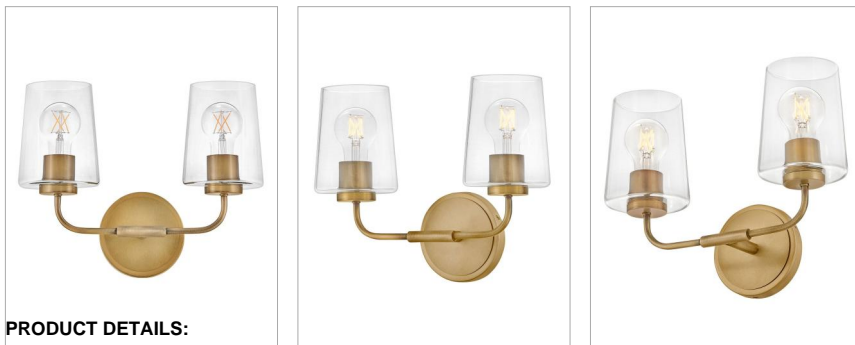

KLINE

853452HB-CL

SMALL TWO LIGHT VANITY

Let's get down to business. Kline's minimalist form doesn't need to make a fuss, thanks to its pared-down but supremely stylish transitional profile. Keeping things architectural, Kline's super slim elongated arms unite with sleek glass shades in finishes that add just the right edge.

| DETAILS | |
|-----------|-----------------------------------------|
| FINISH: | Heritage Brass |
| MATERIAL: | Steel |
| GLASS: | Clear |
| DIMMABLE: | YES - WITH DIMMABLE LAMP (NOT INCLUDED) |

| DIMENSIONS | |
|----------------|---------|
| WIDTH: | 14.3" |
| HEIGHT: | 11" |
| WEIGHT: | 3.6lb |
| BACK PLATE: | 5" Dia. |
| EXTENSION: | 6.3" |
| TOP TO OUTLET: | 8.5" |

| LIGHT SOURCE | |
|---------------|-----------------------------|
| LIGHT SOURCE: | Socketed |
| WATTAGE: | 2-12w Med. LED, 100w Equiv. |
| VOLTAGE: | 120v |

| SHIPPING | |
|----------------|------|
| CARTON LENGTH: | 17 |
| CARTON WIDTH: | 9.3 |
| CARTON HEIGHT: | 13.5 |
| CARTON WEIGHT: | 5 |

PRODUCT DETAILS:

- This versatile transitional design delivers personality and performance
- Please refer to Lark's Warranty for complete product warranty details. Some warranty limitations may apply.
- Fixture can be mounted either up or down
- Suitable for use in damp locations as defined by NEC and CEC. Meets United States UL Underwriters Laboratories & CSA Canadian Standards Association Product Safety Standards.
- Shown with vintage filament bulbs, not included.