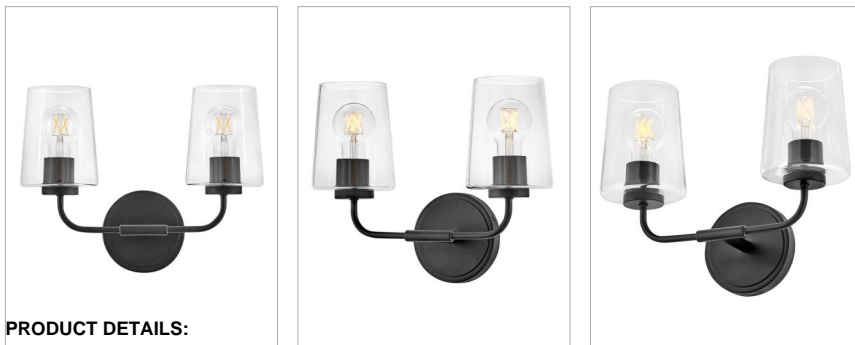

KLINE

853452BK-CL

SMALL TWO LIGHT VANITY

Let's get down to business. Kline's minimalist form doesn't need to make a fuss, thanks to its pared-down but supremely stylish transitional profile. Keeping things architectural, Kline's super slim elongated arms unite with sleek glass shades in finishes that add just the right edge.

DETAILS

FINISH:	Black
MATERIAL:	Steel
GLASS:	Clear
DIMMABLE:	YES - WITH DIMMABLE LAMP (NOT INCLUDED)

DIMENSIONS

WIDTH:	14.3"
HEIGHT:	11"
WEIGHT:	3.6lb
BACK PLATE:	5" Dia.
EXTENSION:	6.3"
TOP TO OUTLET:	8.5"

LIGHT SOURCE

LIGHT SOURCE:	Socketed
WATTAGE:	3-12w Med. LED, 100w Equiv.
VOLTAGE:	120v

SHIPPING

CARTON LENGTH:	17
CARTON WIDTH:	9.3
CARTON HEIGHT:	13.5
CARTON WEIGHT:	5

PRODUCT DETAILS:

- This versatile transitional design delivers personality and performance
- Please refer to Lark's Warranty for complete product warranty details. Some warranty limitations may apply.
- Fixture can be mounted either up or down
- Suitable for use in damp locations as defined by NEC and CEC. Meets United States UL Underwriters Laboratories & CSA Canadian Standards Association Product Safety Standards.
- Shown with vintage filament bulbs, not included.