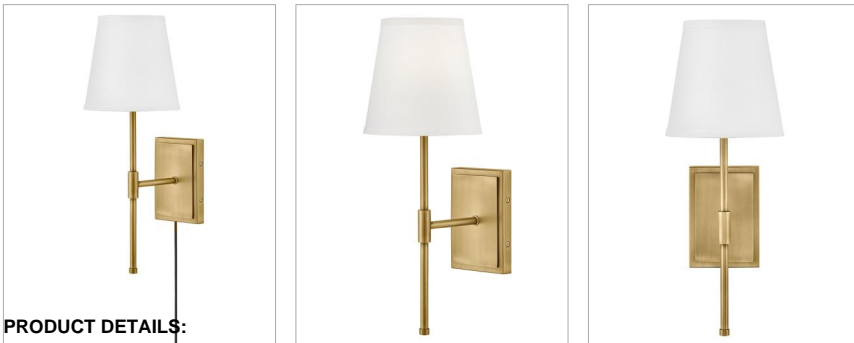

BEALE

83770LCB

MEDIUM SINGLE LIGHT SCONCE

Classic elements get a transitional update with Beale, a dimensional beauty with neatly angular lines. The white linen shade radiates ambient light, aiding Beale in bringing simple functionality anytime, anywhere.

DETAILS	
FINISH:	Lacquered Brass
MATERIAL:	Steel
SHADE:	White Linen
DIMMABLE:	YES, WITH DIMMABLE LAMP (NOT INCLUDED)

DIMENSIONS	
WIDTH:	7"
HEIGHT:	19.3"
WEIGHT:	2.6lb
BACK PLATE:	4.5"W X 6.5"H
EXTENSION:	9"
TOP TO OUTLET:	12.5"

LIGHT SOURCE	
LIGHT SOURCE:	Socketed
WATTAGE:	1-10w Med. LED, 60w Equiv.
VOLTAGE:	120v

SHIPPING	
CARTON LENGTH:	21.3
CARTON WIDTH:	11.5
CARTON HEIGHT:	10.3
CARTON WEIGHT:	4.2

PRODUCT DETAILS:

- Suitable for use in dry (indoor) locations as defined by NEC and CEC. Meets United States UL Underwriters Laboratories & CSA Canadian Standards Association Product Safety Standards.
- Please refer to Lark's Warranty for complete product warranty details. Some warranty limitations may apply.
- Heritage but make it hip: these styles combine classic design elements and nostalgic profiles reworked in new proportions and fresh finishes for an authentic vibe