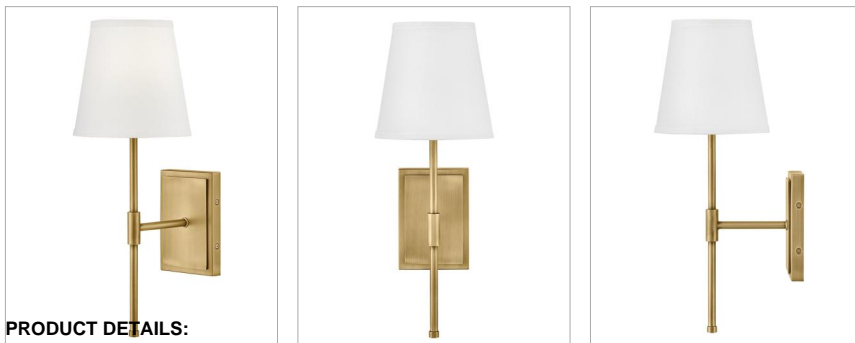

BEALE

83770LCB

MEDIUM SINGLE LIGHT SCONCE

Classic elements get a transitional update with Beale, a dimensional beauty with neatly angular lines. The white linen shade radiates ambient light, aiding Beale in bringing simple functionality anytime, anywhere.

DETAILS	
FINISH:	Lacquered Brass
MATERIAL:	Steel
SHADE:	White Linen
DIMMABLE:	YES - WITH DIMMABLE LAMP (NOT INCLUDED)

DIMENSIONS	
WIDTH:	7"
HEIGHT:	19.3"
WEIGHT:	2.6lb
BACK PLATE:	4.5"W X 6.5"H
EXTENSION:	9"
TOP TO OUTLET:	12.5"

LIGHT SOURCE	
LIGHT SOURCE:	Socketed
WATTAGE:	1-10w Med. LED, 60w Equiv.
VOLTAGE:	120v

SHIPPING	
CARTON LENGTH:	21.3
CARTON WIDTH:	11.5
CARTON HEIGHT:	10.3
CARTON WEIGHT:	4.2

PRODUCT DETAILS:

- Suitable for use in dry (indoor) locations as defined by NEC and CEC. Meets United States UL Underwriters Laboratories & CSA Canadian Standards Association Product Safety Standards.
- Please refer to Lark's Warranty for complete product warranty details. Some warranty limitations may apply.
- Heritage but make it hip: these styles combine classic design elements and nostalgic profiles reworked in new proportions and fresh finishes for an authentic vibe