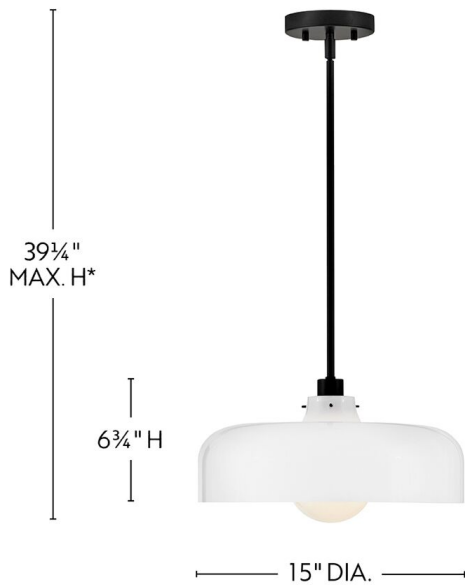

MAISIE

83497BK-CO

MEDIUM PENDANT

Like a ray of sunshine on a cloudy day – Maisie is here to steal the show. Its irresistibly classic form with an elegant twist brings the comfort and style you crave. Long lines and a wide glass shade add a dash of charm to any kitchen island or dining room table.

DETAILS	
FINISH:	Black
MATERIAL:	Steel
GLASS:	Cased Opal
SLOPE DEGREE:	90
DIMMABLE:	YES - WITH DIMMABLE LAMP (NOT INCLUDED)

DIMENSIONS	
WIDTH:	15"
HEIGHT:	6.8"
WEIGHT:	5lb

LIGHT SOURCE	
LIGHT SOURCE:	Socketed
WATTAGE:	1-10w Med. LED, 60w Equiv.
VOLTAGE:	120v

MOUNTING	
CANOPY:	5.25" Dia.
LEAD WIRE:	1 X 72"
MAX HEIGHT:	39.3

SHIPPING	
CARTON LENGTH:	18
CARTON WIDTH:	18
CARTON HEIGHT:	10
CARTON WEIGHT:	9.5

*Maximum achievable height with stems included.

PRODUCT DETAILS: