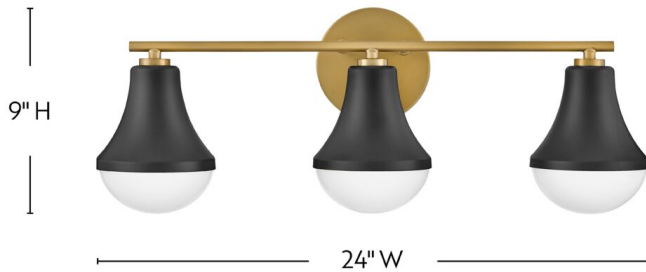

HADDIE

85513BK

MEDIUM THREE LIGHT VANITY

Haddie is the star of the show. The sturdy structure is rounded out with curved cased opal glass for a unique, shapely profile. Striking in any of the fun finish colors, Haddie brings substantial style whether you choose to mount the light up or down.

DETAILS	
FINISH:	Black
MATERIAL:	Steel
GLASS:	Cased Opal
DIMMABLE:	YES - WITH DIMMABLE LAMP (NOT INCLUDED)

DIMENSIONS	
WIDTH:	24"
HEIGHT:	9"
WEIGHT:	4.9lb
BACK PLATE:	5.25" Dia.
EXTENSION:	7.3"
TOP TO OUTLET:	2.75"

LIGHT SOURCE	
LIGHT SOURCE:	Socketed
WATTAGE:	3-10w Med. LED, 60w Equiv.
VOLTAGE:	120v

SHIPPING	
CARTON LENGTH:	26.3
CARTON WIDTH:	8.8
CARTON HEIGHT:	14.5
CARTON WEIGHT:	7

PRODUCT DETAILS:

- Please refer to Lark's Warranty for complete product warranty details. Some warranty limitations may apply.
- Fixture can be mounted either up or down
- Suitable for use in damp locations as defined by NEC and CEC. Meets United States UL Underwriters Laboratories & CSA Canadian Standards Association Product Safety Standards.
- Mounting hardware is hidden on the back plate to ensure a clean silhouette
- Heritage but make it hip: these styles combine classic design elements and nostalgic profiles reworked in new proportions and fresh finishes for an authentic vibe