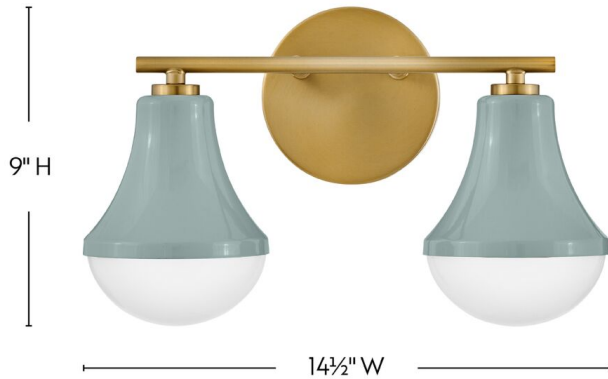

## 85512SF

### SMALL TWO LIGHT VANITY

Haddie is the star of the show. The sturdy structure is rounded out with curved cased opal glass for a unique, shapely profile. Striking in any of the fun finish colors, Haddie brings substantial style whether you choose to mount the light up or down.

DETAILS	
FINISH:	Seafoam
MATERIAL:	Steel
GLASS:	Cased Opal
DIMMABLE:	YES - WITH DIMMABLE LAMP (NOT INCLUDED)

DIMENSIONS	
WIDTH:	14.5"
HEIGHT:	9"
WEIGHT:	3.5lb
BACK PLATE:	5.25" Dia.
EXTENSION:	7.3"
TOP TO OUTLET:	2.75"

LIGHT SOURCE	
LIGHT SOURCE:	Socketed
WATTAGE:	2-10w Med. LED, 60w Equiv.
VOLTAGE:	120v

SHIPPING	
CARTON LENGTH:	17
CARTON WIDTH:	8.8
CARTON HEIGHT:	13.3
CARTON WEIGHT:	4.8