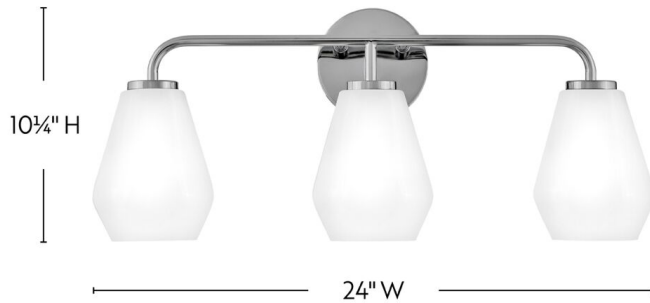

## 85503CM

### MEDIUM THREE LIGHT VANITY

Subtle geometric elements find harmony within the sleek, curved lines of Gio. The cased opal glass covers the space in functional, diffused light while providing a nice contrast to the bold variety of finish colors. Gio's transitional glam design and clean profile add to any bath décor.

#### DETAILS

FINISH:	Chrome
MATERIAL:	Steel
GLASS:	Cased Opal
DIMMABLE:	YES - WITH DIMMABLE LAMP (NOT INCLUDED)

#### DIMENSIONS

WIDTH:	24"
HEIGHT:	10.3"
WEIGHT:	3.6lb
BACK PLATE:	5" Dia.
EXTENSION:	7.3"
TOP TO OUTLET:	2.5"