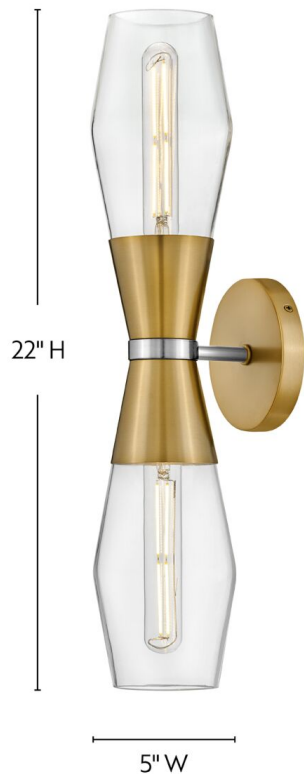

## 83902LCB

### LARGE TWO LIGHT SCONCE

A geometric gem, Livie cleverly mixes sleek lines with an angular shape for a contemporary cool look that makes itself at home anywhere. Clear glass unites with spun metal elements in striking Black or luxe Lacquered Brass finish options to boldly underscore Livie's modern edge.

DETAILS	
FINISH:	Lacquered Brass
MATERIAL:	Steel
GLASS:	Clear
DIMMABLE:	YES - WITH DIMMABLE LAMP (NOT INCLUDED)

DIMENSIONS	
WIDTH:	5"
HEIGHT:	22"
WEIGHT:	4.6lb
BACK PLATE:	5" Dia.
EXTENSION:	6.3"
TOP TO OUTLET:	11"

LIGHT SOURCE	
LIGHT SOURCE:	Socketed
WATTAGE:	2-10w Med. LED, 60w Equiv.
VOLTAGE:	120v

SHIPPING	
CARTON LENGTH:	21
CARTON WIDTH:	12.5
CARTON HEIGHT:	9
CARTON WEIGHT:	6.3