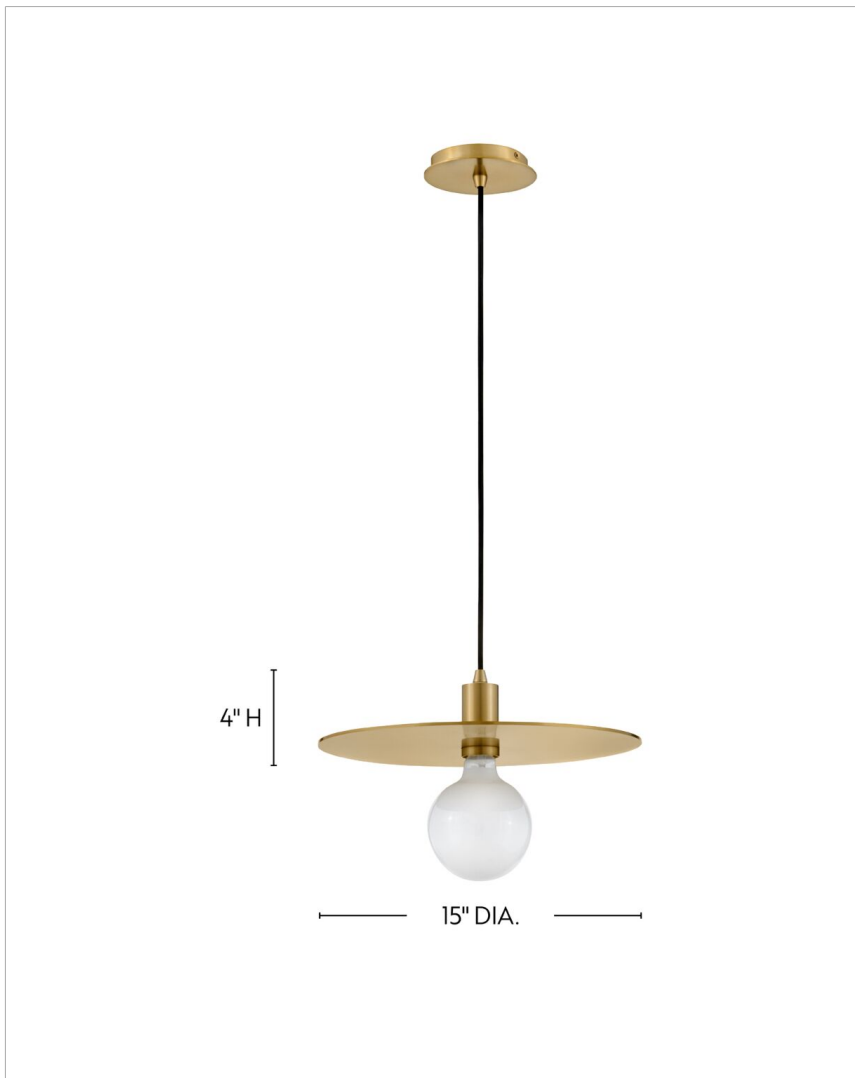

### MEDIUM CONVERTIBLE PENDANT

Lulu lights up a playful twist on modern minimalism. Sleek, simple lines add to the overall style without getting in the way of functionality. Lulu brings personality with a Lacquered Brass finish that complements the Black fabric-covered cord.

DETAILS	
FINISH:	Lacquered Brass
MATERIAL:	Steel
SLOPE DEGREE:	90
DIMMABLE:	YES - WITH DIMMABLE LAMP (NOT INCLUDED)

DIMENSIONS	
WIDTH:	15"
HEIGHT:	4"
WEIGHT:	10.4lb

LIGHT SOURCE	
LIGHT SOURCE:	Socketed
WATTAGE:	1-14w Med. LED, 60w Equiv.
VOLTAGE:	120v

MOUNTING	
CANOPY:	4.75" Dia.
LEAD WIRE:	1 X 72"
MAX HEIGHT:	68.8

SHIPPING	
CARTON LENGTH:	19.8
CARTON WIDTH:	19.8
CARTON HEIGHT:	8
CARTON WEIGHT:	13.6