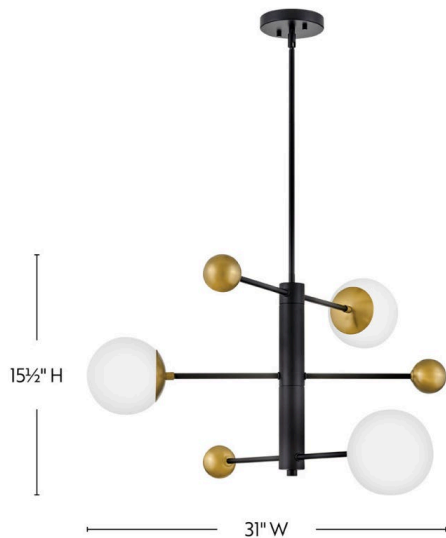

AUGGIE

83573BK

MEDIUM ADJUSTABLE MULTI TIER
CHANDELIER

Thick and thin, big and small, curved and straight—Auggie is the definition of how opposites attract with a midcentury design balanced by etched opal glass and supremely stylish brass accents.

DETAILS	
FINISH:	Black
MATERIAL:	Steel
GLASS:	Etched Opal
SLOPE DEGREE:	90
DIMMABLE:	YES - WITH DIMMABLE LAMP (NOT INCLUDED)

DIMENSIONS	
WIDTH:	30.8"
HEIGHT:	18.5"
WEIGHT:	8.2lb

LIGHT SOURCE	
LIGHT SOURCE:	Socketed
WATTAGE:	3-5w Cand. LED, 60w Equiv.
VOLTAGE:	120v

MOUNTING	
CANOPY:	5.25" Dia.
LEAD WIRE:	1 X 72"
MAX HEIGHT:	48

SHIPPING	
CARTON LENGTH:	27
CARTON WIDTH:	19.3
CARTON HEIGHT:	11
CARTON WEIGHT:	14.5

PRODUCT DETAILS:

- Can be hung on a sloped ceiling
- Includes (1) 6" stem and (2) 12" stems to customize hanging height
- Dry Rated
- Please refer to Lark's Warranty for complete product warranty details (some warranty limitations may apply)
- Articulating design can be adjusted to perfectly illuminate your space