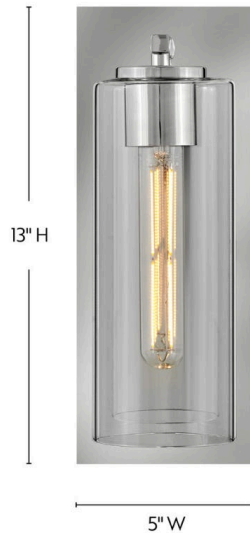

## 83370PN

### MEDIUM SINGLE LIGHT SCONCE

The Lane sconce is a cylindrical statement piece. The oversized clear glass shade delivers a powerful punch while keeping its cool with sleek, streamlined poise. The elongated back plate paired with the three on-trend finish options give off an industrial-chic feel that shines in any space.

DETAILS	
FINISH:	Polished Nickel
MATERIAL:	Steel
GLASS:	Clear
DIMMABLE:	YES - WITH DIMMABLE LAMP (NOT INCLUDED)

DIMENSIONS	
WIDTH:	5"
HEIGHT:	13"
WEIGHT:	4.2lb
BACK PLATE:	5"W X 13"H
EXTENSION:	6.3"
TOP TO OUTLET:	6.5"

LIGHT SOURCE	
LIGHT SOURCE:	Socketed
WATTAGE:	1-10w Med. LED, 60w Equiv.
VOLTAGE:	120v

SHIPPING	
CARTON LENGTH:	17
CARTON WIDTH:	7.5
CARTON HEIGHT:	8
CARTON WEIGHT:	5.2