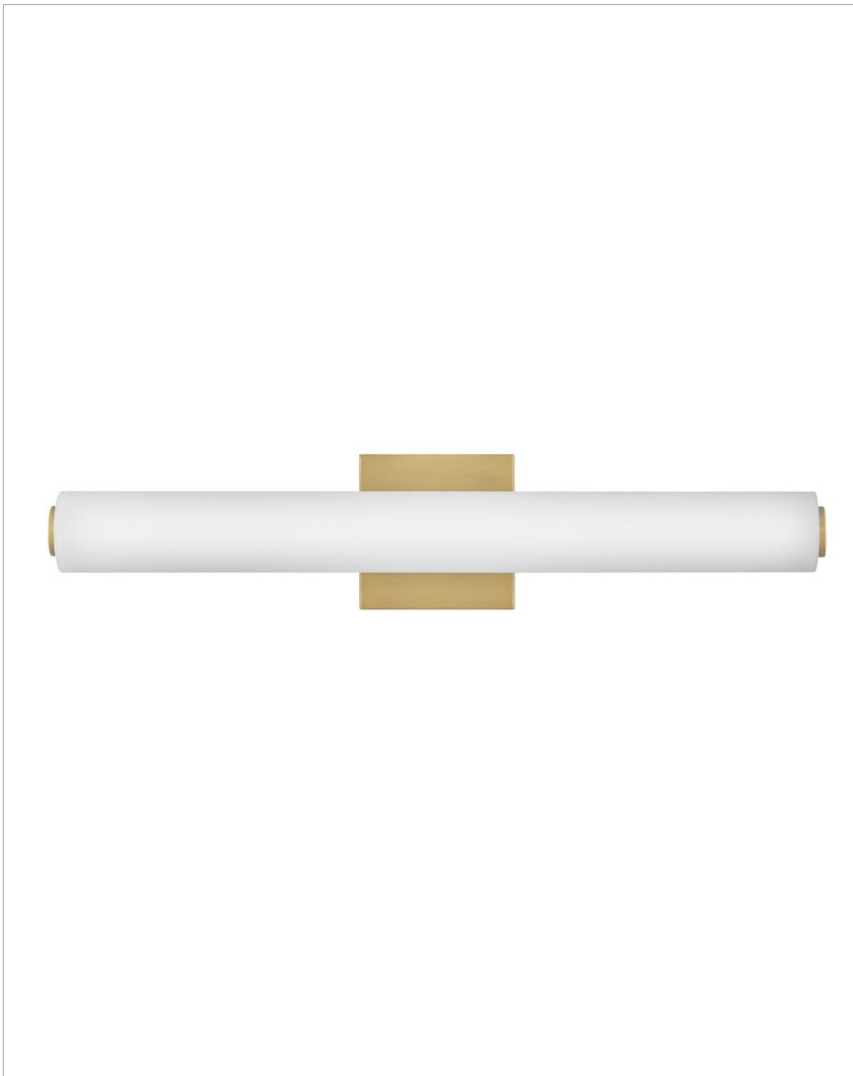

MARTI

85242LCB

LARGE LED VANITY

Marti's minimalism delivers supreme versatility. This LED design is a modern marvel, making itself right at home in powder rooms, primary bathrooms or even hallways, casting a happy glow through its etched opal glass.

DETAILS	
FINISH:	Lacquered Brass
MATERIAL:	Steel
GLASS:	Etched White
DIMMABLE:	YES - CL TYPE DIMMER (SSL7A)

DIMENSIONS	
WIDTH:	22.8"
HEIGHT:	4.8"
WEIGHT:	3.8lb
BACK PLATE:	4.75" Sq.
EXTENSION:	3.5"
TOP TO OUTLET:	2.5"

LIGHT SOURCE	
LIGHT SOURCE:	Integrated LED
LED NAME:	LEVO98-532
VOLTAGE:	120v
COLOR TEMP:	3000
LUMENS:	2000
CRI:	93
INCANDESCENT EQUIVALENCY:	2 x 75w
DIMMABLE:	YES - CL TYPE DIMMER (SSL7A)

SHIPPING	
CARTON LENGTH:	26.4
CARTON WIDTH:	7.1
CARTON HEIGHT:	9.1
CARTON WEIGHT:	4.4