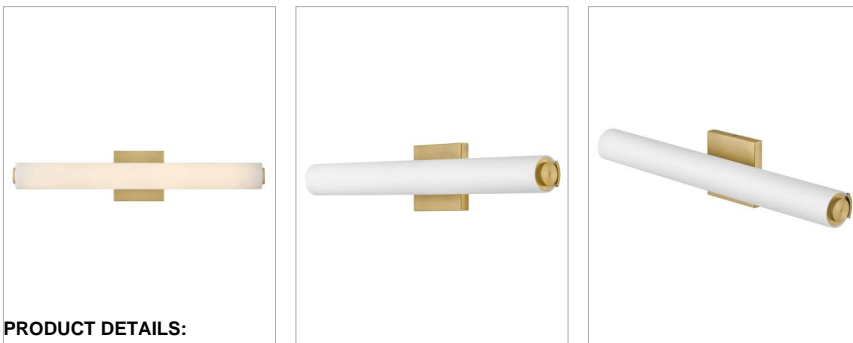

MARTI

85242LCB

LARGE LED VANITY

Marti's minimalism delivers supreme versatility. This LED design is a modern marvel, making itself right at home in powder rooms, primary bathrooms or even hallways, casting a happy glow through its etched opal glass.

DETAILS	
FINISH:	Lacquered Brass
MATERIAL:	Steel
GLASS:	Etched White
DIMMABLE:	YES - CL TYPE DIMMER (SSL7A)

DIMENSIONS	
WIDTH:	22.8"
HEIGHT:	4.8"
WEIGHT:	3.8lb
BACK PLATE:	4.75" Sq.
EXTENSION:	3.5"
TOP TO OUTLET:	2.5"

LIGHT SOURCE	
LIGHT SOURCE:	Integrated LED
LED NAME:	LEVO98-532
VOLTAGE:	120v
COLOR TEMP:	3000
LUMENS:	2000
CRI:	93
INCANDESCENT EQUIVALENCY:	2 x 75w
DIMMABLE:	YES - CL TYPE DIMMER (SSL7A)

SHIPPING	
CARTON LENGTH:	26.4
CARTON WIDTH:	7.1
CARTON HEIGHT:	9.1
CARTON WEIGHT:	4.4

PRODUCT DETAILS:

- Mounting hardware is hidden on the back plate to ensure a clean silhouette
- Fixture can be mounted vertically
- Suitable for use in damp locations as defined by NEC and CEC. Meets United States UL Underwriters Laboratories & CSA Canadian Standards Association Product Safety Standards.
- ADA compliant
- Please refer to Lark's Warranty for complete product warranty details. Some warranty limitations may apply.
- Confidently create a modern moment with this dynamic design statement