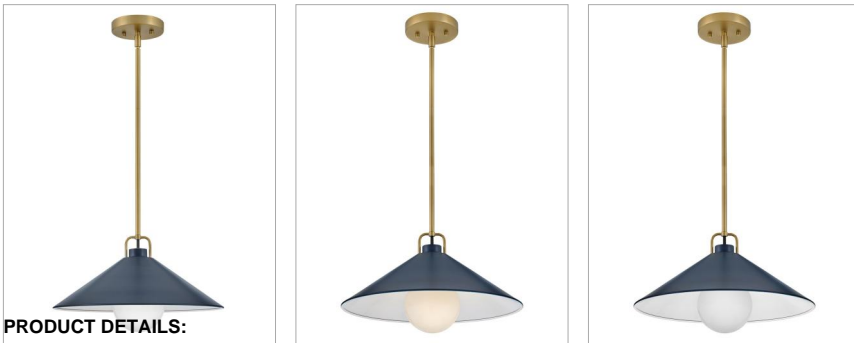

MILO

84437LCB-MV

LARGE PENDANT

Make a power move by adding Milo to your design mix. The hallmark of this classic pendant is a sleek metal shade that's both modern and sophisticated, thanks to a curated collection of chic finishes and delicate Lacquered Brass details.

DETAILS	
FINISH:	Lacquered Brass
MATERIAL:	Steel
SLOPE DEGREE:	90
DIMMABLE:	No

DIMENSIONS	
WIDTH:	16"
HEIGHT:	7"
WEIGHT:	3.7lb

LIGHT SOURCE	
LIGHT SOURCE:	Socketed
WATTAGE:	1-12w Med. LED, 100W Equiv.
VOLTAGE:	120v

MOUNTING	
CANOPY:	5.25" Dia.
LEAD WIRE:	1 X 72"
MAX HEIGHT:	38.5

SHIPPING	
CARTON LENGTH:	18.6
CARTON WIDTH:	18.6
CARTON HEIGHT:	9.9
CARTON WEIGHT:	5.7

PRODUCT DETAILS:

- This item may be hung on a sloped ceiling
- This fixture includes multiple down stems in various lengths to customize the installation height of the fixture, including one 6" stem and two 12" stems
- Suitable for use in dry (indoor) locations as defined by NEC and CEC. Meets United States UL Underwriters Laboratories & CSA Canadian Standards Association Product Safety Standards.
- Please refer to Lark's Warranty for complete product warranty details. Some warranty limitations may apply.
- Heritage but make it hip: these styles combine classic design elements and nostalgic profiles reworked in new proportions and fresh finishes for an authentic vibe