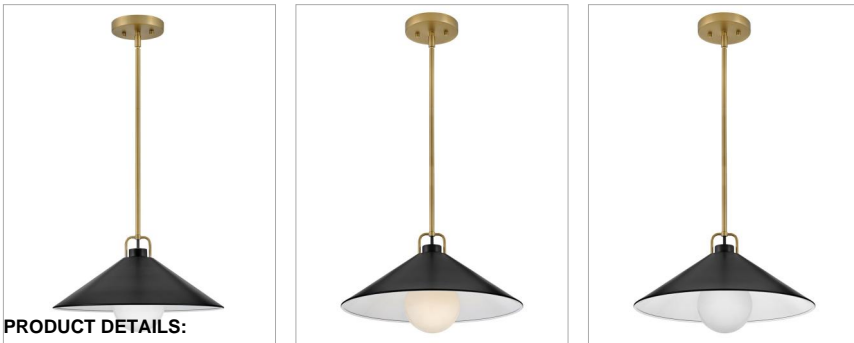

### LARGE PENDANT

Make a power move by adding Milo to your design mix. The hallmark of this classic pendant is a sleek metal shade that's both modern and sophisticated, thanks to a curated collection of chic finishes and delicate details.

DETAILS	
FINISH:	Lacquered Brass
MATERIAL:	Steel
SLOPE DEGREE:	90
DIMMABLE:	YES, WITH DIMMABLE LAMP (NOT INCLUDED)

DIMENSIONS	
WIDTH:	16"
HEIGHT:	7"
WEIGHT:	3.7lb

LIGHT SOURCE	
LIGHT SOURCE:	Socketed
WATTAGE:	1-12w Med. LED, 100W Equiv.
VOLTAGE:	120v

#### PRODUCT DETAILS:

- This item may be hung on a sloped ceiling
- This fixture includes multiple down stems in various lengths to customize the installation height of the fixture, including one 6" stem and two 12" stems
- Suitable for use in dry (indoor) locations as defined by NEC and CEC. Meets United States UL Underwriters Laboratories & CSA Canadian Standards Association Product Safety Standards.
- Please refer to Lark's Warranty for complete product warranty details. Some warranty limitations may apply.
- Heritage but make it hip: these styles combine classic design elements and nostalgic profiles reworked in new proportions and fresh finishes for an authentic vibe