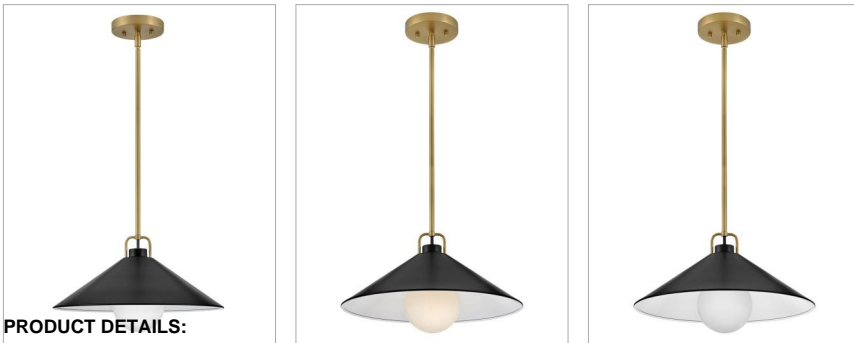

MILO

84437LCB-BK

LARGE PENDANT

Make a power move by adding Milo to your design mix. The hallmark of this classic pendant is a sleek metal shade that's both modern and sophisticated, thanks to a curated collection of chic finishes and delicate Lacquered Brass details.

DETAILS	
FINISH:	Lacquered Brass
MATERIAL:	Steel
SLOPE DEGREE:	90
DIMMABLE:	No

DIMENSIONS	
WIDTH:	16"
HEIGHT:	7"
WEIGHT:	3.7lb

LIGHT SOURCE	
LIGHT SOURCE:	Socketed
WATTAGE:	1-12w Med. LED, 100W Equiv.
VOLTAGE:	120v

MOUNTING	
CANOPY:	5.25" Dia.
LEAD WIRE:	1 X 72"
MAX HEIGHT:	38.5

SHIPPING	
CARTON LENGTH:	18.6
CARTON WIDTH:	18.6
CARTON HEIGHT:	9.9
CARTON WEIGHT:	5.7

PRODUCT DETAILS:

- This item may be hung on a sloped ceiling
- This fixture includes multiple down stems in various lengths to customize the installation height of the fixture, including one 6" stem and two 12" stems
- Suitable for use in dry (indoor) locations as defined by NEC and CEC. Meets United States UL Underwriters Laboratories & CSA Canadian Standards Association Product Safety Standards.
- Please refer to Lark's Warranty for complete product warranty details. Some warranty limitations may apply.
- Heritage but make it hip: these styles combine classic design elements and nostalgic profiles reworked in new proportions and fresh finishes for an authentic vibe