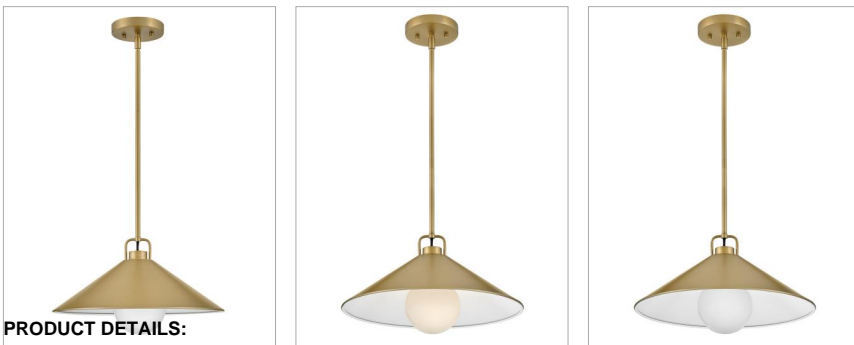

MILO

84437LCB

LARGE PENDANT

Make a power move by adding Milo to your design mix. The hallmark of this classic pendant is a sleek metal shade that's both modern and sophisticated, thanks to a curated collection of chic finishes and delicate Lacquered Brass details.

DETAILS	
FINISH:	Lacquered Brass
MATERIAL:	Steel
SLOPE DEGREE:	90
DIMMABLE:	No

DIMENSIONS	
WIDTH:	16"
HEIGHT:	7"
WEIGHT:	3.7lb

LIGHT SOURCE	
LIGHT SOURCE:	Socketed
WATTAGE:	1-12w Med. LED, 100W Equiv.
VOLTAGE:	120v

MOUNTING	
CANOPY:	5.25" Dia.
LEAD WIRE:	1 X 72"
MAX HEIGHT:	38.5

SHIPPING	
CARTON LENGTH:	18.6
CARTON WIDTH:	18.6
CARTON HEIGHT:	9.9
CARTON WEIGHT:	5.7

PRODUCT DETAILS:

- This item may be hung on a sloped ceiling
- This fixture includes multiple down stems in various lengths to customize the installation height of the fixture, including one 6" stem and two 12" stems
- Suitable for use in dry (indoor) locations as defined by NEC and CEC. Meets United States UL Underwriters Laboratories & CSA Canadian Standards Association Product Safety Standards.
- Please refer to Lark's Warranty for complete product warranty details. Some warranty limitations may apply.
- Heritage but make it hip: these styles combine classic design elements and nostalgic profiles reworked in new proportions and fresh finishes for an authentic vibe