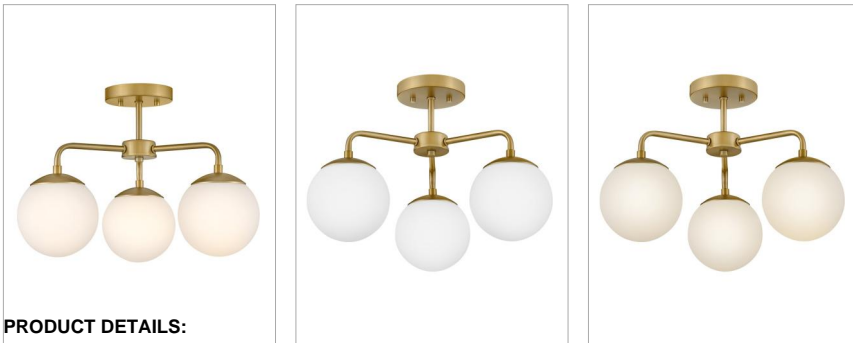

JULEP

84203LCB

MEDIUM SEMI-FLUSH MOUNT

Round out your space with Julep's modern simplicity. Selfie-approved, the smooth curves of Julep's etched opal glass globes deliver the perfect amount of diffused light. Choose from two chic finishes, matte Black or luxe Lacquered Brass.

DETAILS	
FINISH:	Lacquered Brass
MATERIAL:	Steel
GLASS:	Etched Opal
DIMMABLE:	YES - WITH DIMMABLE LAMP (NOT INCLUDED)

DIMENSIONS	
WIDTH:	20"
HEIGHT:	12.8"
WEIGHT:	4.7lb

LIGHT SOURCE	
LIGHT SOURCE:	Socketed
WATTAGE:	3-5w Cand. LED, 60w Equiv.
VOLTAGE:	120v

MOUNTING	
CANOPY:	5" Dia.

SHIPPING	
CARTON LENGTH:	19.7
CARTON WIDTH:	18.8
CARTON HEIGHT:	8.3
CARTON WEIGHT:	7

PRODUCT DETAILS:

- Please refer to Lark's Warranty for complete product warranty details. Some warranty limitations may apply.
- Suitable for use in damp locations as defined by NEC and CEC. Meets United States UL Underwriters Laboratories & CSA Canadian Standards Association Product Safety Standards.
- Confidently create a modern moment with this dynamic design statement