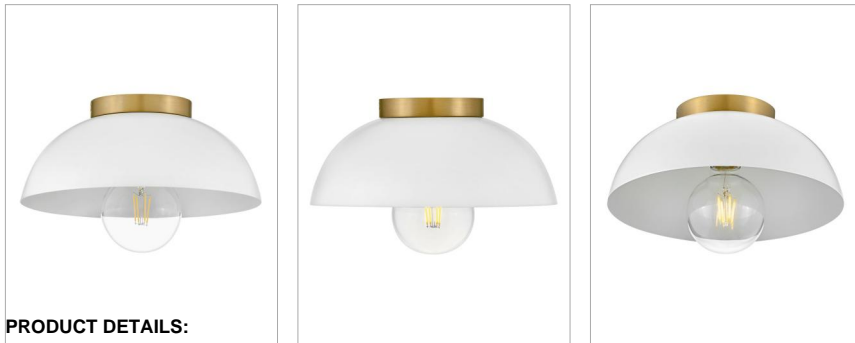

STU

83301MW

SMALL FLUSH MOUNT

Stu's jaunty flush-mount profile is accentuated by a petite shade made from cased opal glass or metal in fashion-forward finishes.

DETAILS	
FINISH:	Matte White
MATERIAL:	Steel
DIMMABLE:	YES - WITH DIMMABLE LAMP (NOT INCLUDED)

DIMENSIONS	
WIDTH:	11"
HEIGHT:	4.8"
WEIGHT:	2.2lb

LIGHT SOURCE	
LIGHT SOURCE:	Socketed
WATTAGE:	1-12w Med. LED, 100w Equiv.
VOLTAGE:	120v

MOUNTING	
CANOPY:	4.75" Dia.

SHIPPING	
CARTON LENGTH:	13.3
CARTON WIDTH:	13.3
CARTON HEIGHT:	7.3
CARTON WEIGHT:	3.2