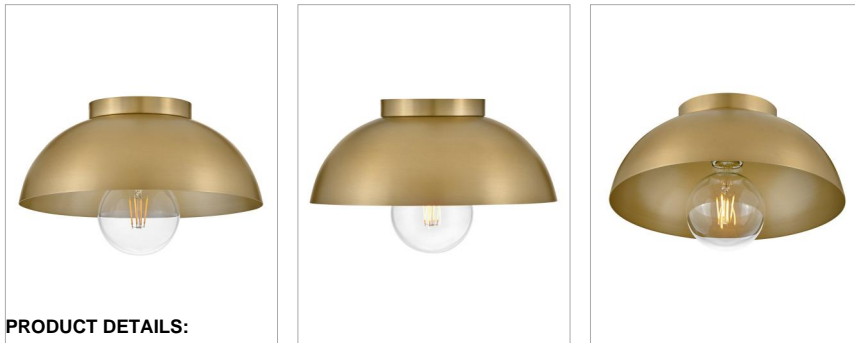

STU

83301LCB

SMALL FLUSH MOUNT

Stu's jaunty flush-mount profile is accentuated by a petite shade made from cased opal glass or metal in fashion-forward finishes.

DETAILS	
FINISH:	Lacquered Brass
MATERIAL:	Steel
DIMMABLE:	YES - WITH DIMMABLE LAMP (NOT INCLUDED)

DIMENSIONS	
WIDTH:	11"
HEIGHT:	4.8"
WEIGHT:	2.2lb

LIGHT SOURCE	
LIGHT SOURCE:	Socketed
WATTAGE:	1-12w Med. LED, 100w Equiv.
VOLTAGE:	120v

MOUNTING	
CANOPY:	4.75" Dia.

SHIPPING	
CARTON LENGTH:	13.3
CARTON WIDTH:	13.3
CARTON HEIGHT:	7.3
CARTON WEIGHT:	3.2