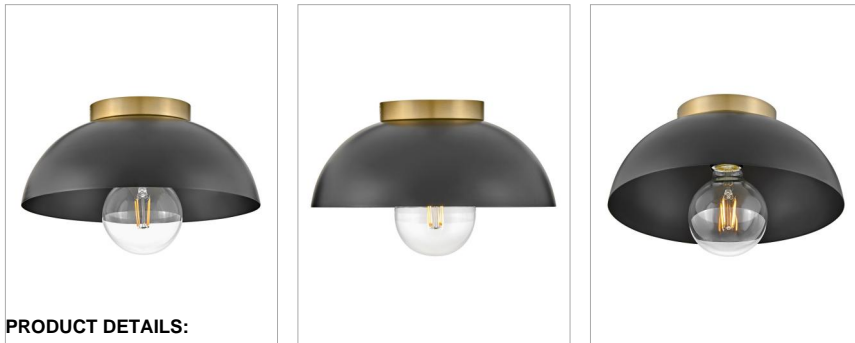

STU

83301BK

SMALL FLUSH MOUNT

Heads up! Hit refresh on your ceiling's status quo with Stu. This metal flush mount has a jaunty profile accentuated by fashion-forward finish options, each accessorized with a dashing Lacquered Brass canopy and the flexibility to customize with medium base bulbs. Our go-to's? Play with G-style or classic bulb silhouettes.

DETAILS	
FINISH:	Black
MATERIAL:	Steel
DIMMABLE:	No

DIMENSIONS	
WIDTH:	11"
HEIGHT:	4.8"
WEIGHT:	2.2lb

LIGHT SOURCE	
LIGHT SOURCE:	Socketed
WATTAGE:	1-12w Med. LED, 100W Equiv.
VOLTAGE:	120v

MOUNTING	
CANOPY:	4.75" Dia.

SHIPPING	
CARTON LENGTH:	13.3
CARTON WIDTH:	13.3
CARTON HEIGHT:	7.3
CARTON WEIGHT:	3.2

PRODUCT DETAILS:

- Suitable for use in dry (indoor) locations as defined by NEC and CEC. Meets United States UL Underwriters Laboratories & CSA Canadian Standards Association Product Safety Standards.
- Please refer to Lark's Warranty for complete product warranty details. Some warranty limitations may apply.
- Confidently create a modern moment with this dynamic design statement