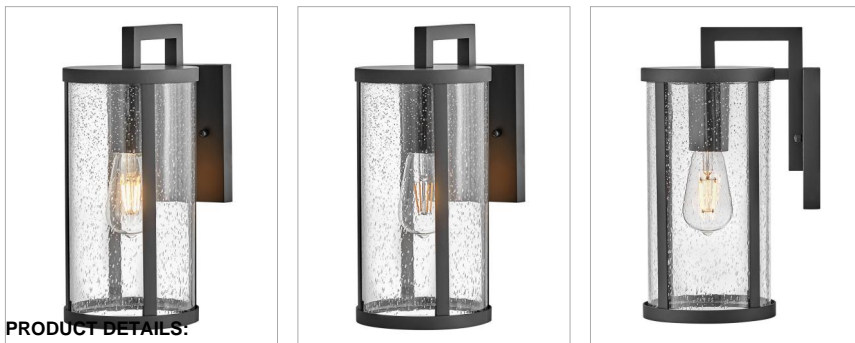

ALFIE

82050BK

SMALL WALL MOUNT LANTERN

Alfie boosts curb appeal with effortless style. This transitional wall mount lantern features an easy-on-the-eyes cylindrical profile, bold Black metal frame and sizable clear seedy glass finessed to flatter any exterior. Pro tip: we recommend vintage filament bulbs to make Alfie really shine.

DETAILS	
FINISH:	Black
MATERIAL:	Aluminum
GLASS:	Clear Seedy
DIMMABLE:	No

DIMENSIONS	
WIDTH:	6"
HEIGHT:	13"
WEIGHT:	3.9lb
BACK PLATE:	5"W X 6"H
EXTENSION:	8"
TOP TO OUTLET:	4.5"

LIGHT SOURCE	
LIGHT SOURCE:	Socketed
WATTAGE:	1-12w Med. LED, 100W Equiv.
VOLTAGE:	120v

SHIPPING	
CARTON LENGTH:	10.4
CARTON WIDTH:	8.5
CARTON HEIGHT:	16.1
CARTON WEIGHT:	5.6

PRODUCT DETAILS:

- Suitable for use in wet (outdoor direct rain) locations as defined by NEC and CEC. Meets United States UL Underwriters Laboratories & CSA Canadian Standards Association Product Safety Standards
- Ideal for vintage filament bulbs (not included)
- 1-year finish warranty
- Please refer to Lark's Warranty for complete product warranty details. Some warranty limitations may apply.
- This versatile transitional design delivers personality and performance