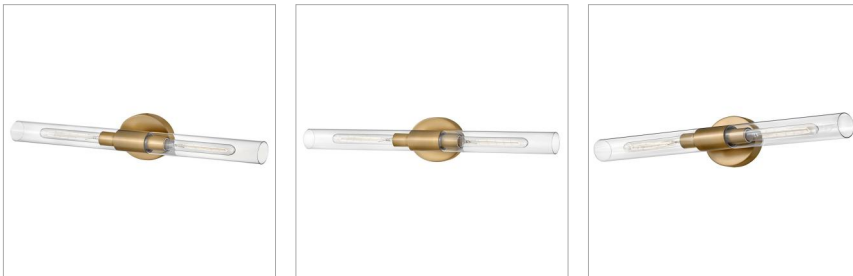

## 85402LCB

### LARGE TWO LIGHT VANITY

It's easy to fall for Shea's sleek, cylindrical silhouette. The elongated glass shades make it easy to customize your space and flex your design skills by choosing from one of the versatile finishes. The perfect complement to any vibe, Shea sets a new standard for multipurpose lighting. Pro tip: T10 bulbs are required but go with the wattage that wins you over.

DETAILS	
FINISH:	Lacquered Brass
MATERIAL:	Steel
GLASS:	Clear
DIMMABLE:	YES - WITH DIMMABLE LAMP (NOT INCLUDED)

DIMENSIONS	
WIDTH:	24"
HEIGHT:	5.3"
WEIGHT:	2.5lb
BACK PLATE:	5.25" Dia.
EXTENSION:	3.8"
TOP TO OUTLET:	12"

LIGHT SOURCE	
LIGHT SOURCE:	Socketed
WATTAGE:	2-12w Med. LED, 60w Equiv.
VOLTAGE:	120v

SHIPPING	
CARTON LENGTH:	14
CARTON WIDTH:	8
CARTON HEIGHT:	8.6
CARTON WEIGHT:	3.2