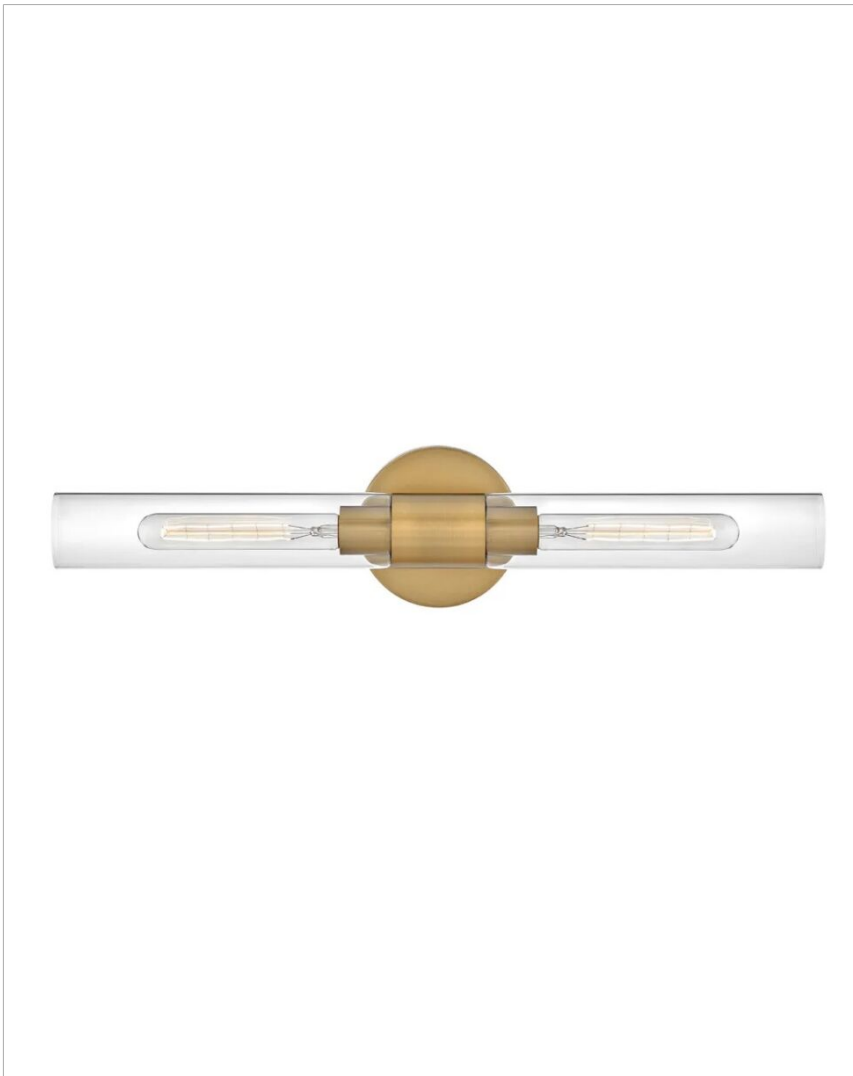

## 85402LCB

### LARGE TWO LIGHT VANITY

It's easy to fall for Shea's sleek, cylindrical silhouette. The elongated glass shades make it easy to customize your space and flex your design skills by choosing from one of the versatile finishes. The perfect complement to any vibe, Shea sets a new standard for multipurpose lighting. Pro tip: T10 bulbs are required but go with the wattage that wins you over.

DETAILS	
FINISH:	Lacquered Brass
MATERIAL:	Steel
GLASS:	Clear
DIMMABLE:	YES - WITH DIMMABLE LAMP (NOT INCLUDED)

DIMENSIONS	
WIDTH:	24"
HEIGHT:	5.3"
WEIGHT:	2.5lb
BACK PLATE:	5.25" Dia.
EXTENSION:	3.8"
TOP TO OUTLET:	12"

LIGHT SOURCE	
LIGHT SOURCE:	Socketed
WATTAGE:	2-12w Med. LED, 60w Equiv.
VOLTAGE:	120v

SHIPPING	
CARTON LENGTH:	14
CARTON WIDTH:	8
CARTON HEIGHT:	8.6
CARTON WEIGHT:	3.2