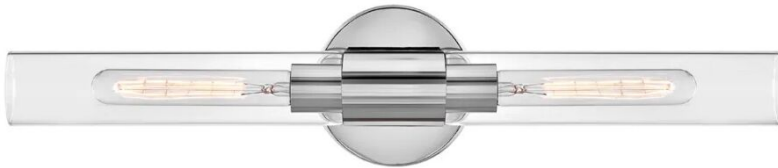

SHEA

85402CM

LARGE TWO LIGHT VANITY

It's easy to fall for Shea's sleek, cylindrical silhouette. The elongated glass shades make it easy to customize your space and flex your design skills by choosing from one of the versatile finishes. The perfect complement to any vibe, Shea sets a new standard for multipurpose lighting. Pro tip: T10 bulbs are required but go with the wattage that wins you over.

DETAILS	
FINISH:	Chrome
MATERIAL:	Steel
GLASS:	Clear
DIMMABLE:	YES - WITH DIMMABLE LAMP (NOT INCLUDED)

DIMENSIONS	
WIDTH:	24"
HEIGHT:	5.3"
WEIGHT:	2.5lb
BACK PLATE:	5.25" Dia.
EXTENSION:	3.8"
TOP TO OUTLET:	2.75"

LIGHT SOURCE	
LIGHT SOURCE:	Socketed
WATTAGE:	2-12w Med. LED, 60w Equiv.
VOLTAGE:	120v

SHIPPING	
CARTON LENGTH:	14
CARTON WIDTH:	8
CARTON HEIGHT:	8.6
CARTON WEIGHT:	3.2

PRODUCT DETAILS:

- Please refer to Lark's Warranty for complete product warranty details. Some warranty limitations may apply.
- Suitable for use in damp locations as defined by NEC and CEC. Meets United States UL Underwriters Laboratories & CSA Canadian Standards Association Product Safety Standards.
- Sparkling chrome with reflective finish
- Designed to a T! A T10 bulb is required, but go with the wattage that wins you over.
- Confidently create a modern moment with this dynamic design statement
- Fixture can be mounted vertically
- ADA compliant
- Mounting hardware is hidden on the back plate to ensure a clean silhouette