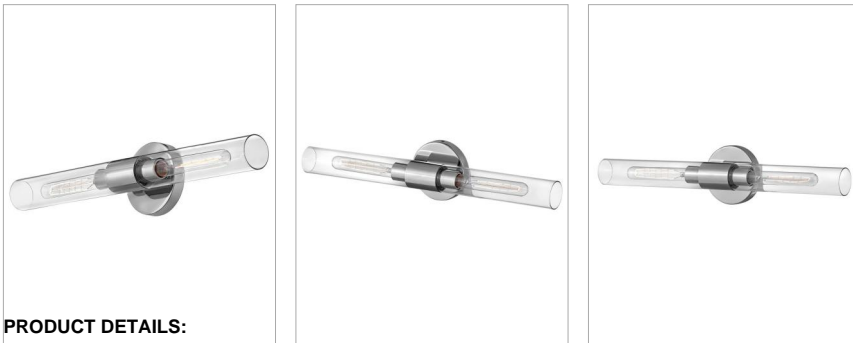

SHEA

85402CM

LARGE TWO LIGHT VANITY

It's easy to fall for Shea's sleek, cylindrical silhouette. The elongated glass shades make it easy to customize your space and flex your design skills by choosing from one of the versatile finishes. The perfect complement to any vibe, Shea sets a new standard for multipurpose lighting. Pro tip: T10 bulbs are required but go with the wattage that wins you over.

DETAILS	
FINISH:	Chrome
MATERIAL:	Steel
GLASS:	Clear
DIMMABLE:	YES - WITH DIMMABLE LAMP (NOT INCLUDED)

DIMENSIONS	
WIDTH:	24"
HEIGHT:	5.3"
WEIGHT:	2.5lb
BACK PLATE:	5.25" Dia.
EXTENSION:	3.8"
TOP TO OUTLET:	2.75"

LIGHT SOURCE	
LIGHT SOURCE:	Socketed
WATTAGE:	2-12w Med. LED, 60w Equiv.
VOLTAGE:	120v

SHIPPING	
CARTON LENGTH:	14
CARTON WIDTH:	8
CARTON HEIGHT:	8.6
CARTON WEIGHT:	3.2

PRODUCT DETAILS:

- Please refer to Lark's Warranty for complete product warranty details. Some warranty limitations may apply.
- Suitable for use in damp locations as defined by NEC and CEC. Meets United States UL Underwriters Laboratories & CSA Canadian Standards Association Product Safety Standards.
- Sparkling chrome with reflective finish
- Designed to a T! A T10 bulb is required, but go with the wattage that wins you over.
- Confidently create a modern moment with this dynamic design statement
- Fixture can be mounted vertically
- ADA compliant
- Mounting hardware is hidden on the back plate to ensure a clean silhouette