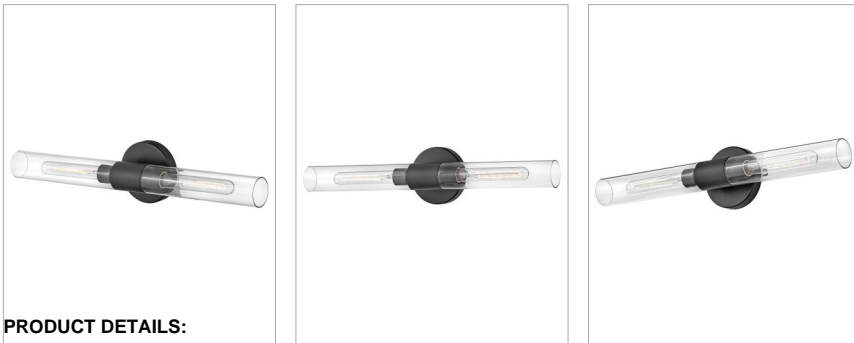

SHEA

85402BK

LARGE TWO LIGHT VANITY

It's easy to fall for Shea's sleek, cylindrical silhouette. The elongated glass shades make it easy to customize your space and flex your design skills by choosing from one of the versatile finishes. The perfect complement to any vibe, Shea sets a new standard for multipurpose lighting. Pro tip: T10 bulbs are required but go with the wattage that wins you over.

DETAILS	
FINISH:	Black
MATERIAL:	Steel
GLASS:	Clear
DIMMABLE:	YES, WITH DIMMABLE LAMP (NOT INCLUDED)

DIMENSIONS	
WIDTH:	24"
HEIGHT:	5.3"
WEIGHT:	2.5lb
BACK PLATE:	5.25" Dia.
EXTENSION:	3.8"
TOP TO OUTLET:	2.75"

LIGHT SOURCE	
LIGHT SOURCE:	Socketed
WATTAGE:	2-12w Med. LED, 60w Equiv.
VOLTAGE:	120v

SHIPPING	
CARTON LENGTH:	14
CARTON WIDTH:	8
CARTON HEIGHT:	8.6
CARTON WEIGHT:	3.2

PRODUCT DETAILS:

- Mounting hardware is hidden on the back plate to ensure a clean silhouette
- Fixture can be mounted vertically
- Suitable for use in damp locations as defined by NEC and CEC. Meets United States UL Underwriters Laboratories & CSA Canadian Standards Association Product Safety Standards.
- ADA compliant
- Please refer to Lark's Warranty for complete product warranty details. Some warranty limitations may apply.
- Confidently create a modern moment with this dynamic design statement
- Designed to a T! A T10 bulb is required, but go with the wattage that wins you over.