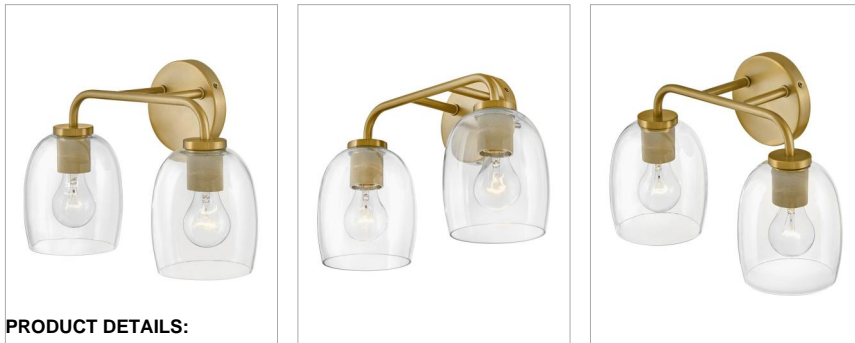

PERCY

85012LCB

SMALL TWO LIGHT VANITY

Percy's transitional style rings loud and clear with clever bell-shaped glass designed to highlight its distinctive industrial detailing, all while serving up ample illumination. Easily installed up or down, Percy transforms any bathroom into one of the most stylish spots in the house.

DETAILS	
FINISH:	Lacquered Brass
MATERIAL:	Steel
GLASS:	Clear
DIMMABLE:	YES - WITH DIMMABLE LAMP (NOT INCLUDED)

DIMENSIONS	
WIDTH:	14.8"
HEIGHT:	10.3"
WEIGHT:	3.4lb
BACK PLATE:	5" Dia.
EXTENSION:	7.3"
TOP TO OUTLET:	7.75"

LIGHT SOURCE	
LIGHT SOURCE:	Socketed
WATTAGE:	38078
VOLTAGE:	120v

SHIPPING	
CARTON LENGTH:	20
CARTON WIDTH:	10
CARTON HEIGHT:	16.5
CARTON WEIGHT:	6.5

PRODUCT DETAILS:

- Mounting hardware is hidden on the back plate to ensure a clean silhouette
- Fixture can be mounted either up or down
- Knurled sockets get dressed up with a distinctive diamond-shaped decorative pattern
- Suitable for use in damp locations as defined by NEC and CEC. Meets United States UL Underwriters Laboratories & CSA Canadian Standards Association Product Safety Standards.
- Ideal for vintage filament bulbs (not included)
- Please refer to Lark's Warranty for complete product warranty details. Some warranty limitations may apply.
- Heritage but make it hip: these styles combine classic design elements and nostalgic profiles reworked in new proportions and fresh finishes for an authentic vibe