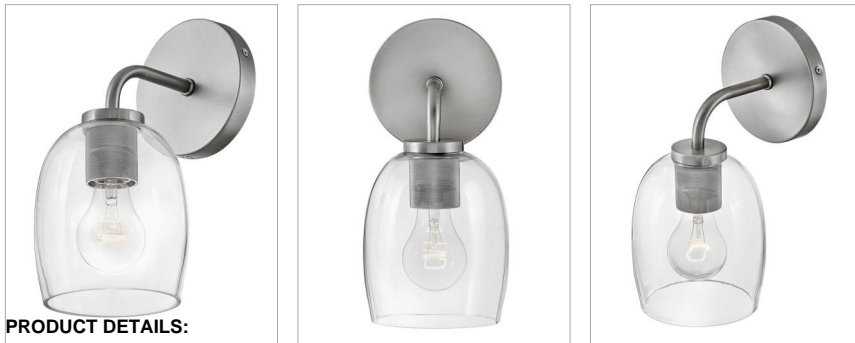

PERCY

85010AN

MEDIUM SINGLE LIGHT VANITY

Percy's transitional style rings loud and clear with clever bell-shaped clear glass designed to highlight its distinctive industrial detailing, all while serving up ample illumination. Easily installed up or down, Percy transforms any bathroom into one of the most stylish spots in the house. A collection of 3 versatile finish options, Antique Nickel, Black and Lacquered Brass, lets you pick the perfect Percy for powder rooms and primary baths alike.

DETAILS	
FINISH:	Antique Nickel
MATERIAL:	Steel
GLASS:	Clear
DIMMABLE:	YES, WITH DIMMABLE LAMP (NOT INCLUDED)

DIMENSIONS	
WIDTH:	5.3"
HEIGHT:	11"
WEIGHT:	1.9lb
BACK PLATE:	5" Dia.
EXTENSION:	7.3"
TOP TO OUTLET:	2.5"

LIGHT SOURCE	
LIGHT SOURCE:	Socketed
WATTAGE:	1-12w Med. LED, 100W Equiv.
VOLTAGE:	120v

SHIPPING	
CARTON LENGTH:	15
CARTON WIDTH:	9
CARTON HEIGHT:	10.8
CARTON WEIGHT:	3.4

PRODUCT DETAILS:

- Mounting hardware is hidden on the back plate to ensure a clean silhouette
- Fixture can be mounted either up or down
- Knurled sockets get dressed up with a distinctive diamond-shaped decorative pattern
- Suitable for use in damp locations as defined by NEC and CEC. Meets United States UL Underwriters Laboratories & CSA Canadian Standards Association Product Safety Standards.
- Ideal for vintage filament bulbs (not included)
- Please refer to Lark's Warranty for complete product warranty details. Some warranty limitations may apply.
- Heritage but make it hip: these styles combine classic design elements and nostalgic profiles reworked in new proportions and fresh finishes for an authentic vibe