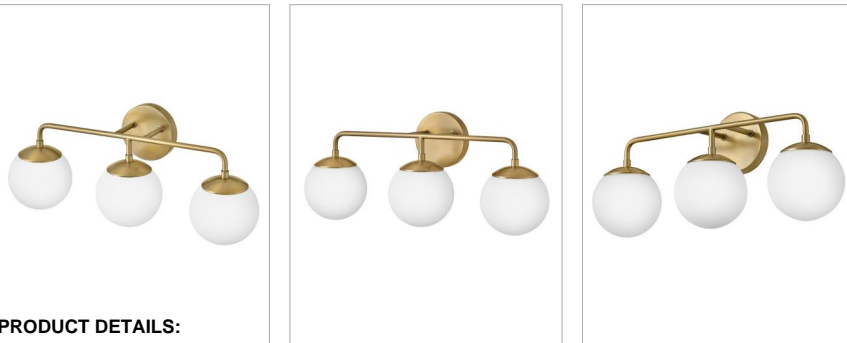

JULEP

85003LCB

MEDIUM THREE LIGHT VANITY

Round out your space with Julep's modern simplicity. Selfie-approved, the smooth curves of Julep's etched opal glass globes deliver the perfect amount of diffused light. Choose from two chic finishes, matte Black or luxe Lacquered Brass.

| DETAILS | |
|-----------|---|
| FINISH: | Lacquered Brass |
| MATERIAL: | Steel |
| GLASS: | Etched Opal |
| DIMMABLE: | YES - WITH DIMMABLE LAMP (NOT INCLUDED) |

| DIMENSIONS | |
|----------------|---------|
| WIDTH: | 24" |
| HEIGHT: | 10" |
| WEIGHT: | 4.2lb |
| BACK PLATE: | 5" Dia. |
| EXTENSION: | 7.3" |
| TOP TO OUTLET: | 2.5" |

| LIGHT SOURCE | |
|---------------|----------------------------|
| LIGHT SOURCE: | Socketed |
| WATTAGE: | 3-5w Cand. LED, 60w Equiv. |
| VOLTAGE: | 120v |

| SHIPPING | |
|----------------|------|
| CARTON LENGTH: | 29.6 |
| CARTON WIDTH: | 12.3 |
| CARTON HEIGHT: | 8.1 |
| CARTON WEIGHT: | 6.1 |