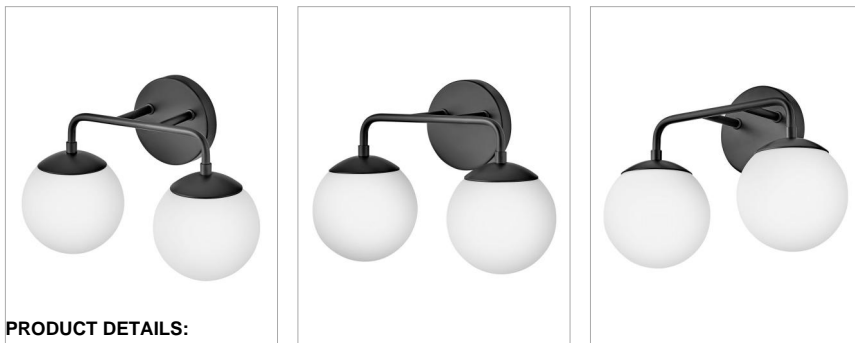

JULEP

85002BK

SMALL TWO LIGHT VANITY

Round out your space with Julep's modern simplicity. Selfie-approved, the smooth curves of Julep's etched opal glass globes deliver the perfect amount of diffused light. Choose from two chic finishes, matte Black or luxe Lacquered Brass.

DETAILS	
FINISH:	Black
MATERIAL:	Steel
GLASS:	Etched Opal
DIMMABLE:	YES - WITH DIMMABLE LAMP (NOT INCLUDED)

DIMENSIONS	
WIDTH:	15"
HEIGHT:	10"
WEIGHT:	2.6lb
BACK PLATE:	5" Dia.
EXTENSION:	7.3"
TOP TO OUTLET:	2.5"

LIGHT SOURCE	
LIGHT SOURCE:	Socketed
WATTAGE:	2-5w Cand. LED, 60w Equiv.
VOLTAGE:	120v

SHIPPING	
CARTON LENGTH:	20.5
CARTON WIDTH:	12.6
CARTON HEIGHT:	8.3
CARTON WEIGHT:	4

PRODUCT DETAILS:

- Please refer to Lark's Warranty for complete product warranty details. Some warranty limitations may apply.
- Fixture can be mounted either up or down
- Suitable for use in damp locations as defined by NEC and CEC. Meets United States UL Underwriters Laboratories & CSA Canadian Standards Association Product Safety Standards.
- Confidently create a modern moment with this dynamic design statement
- Mounting hardware is hidden on the back plate to ensure a clean silhouette