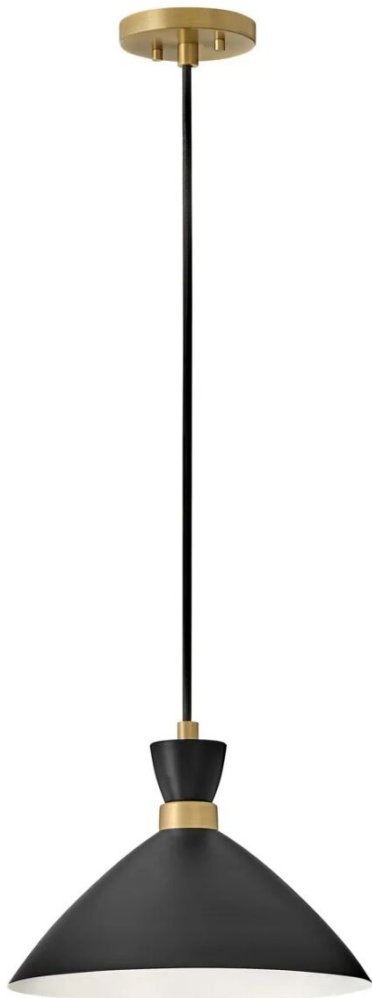

## 83257BK-HB

### MEDIUM SINGLE LIGHT CONVERTIBLE PENDANT

Did your eyes just get bigger? We thought so. Simon makes our hearts beat a little faster too thanks to its retro mix of mid-century modern style, cool conical metal shade and funky finishes. Simon complements a myriad of digs but feels the most at home in intimate spaces and cozy nooks. A deep Black, crisp Matte White, or rich Matte Navy array of color options cover the beauty bases and all pop perfectly against a luxe Heritage Brass accent finish.

DETAILS	
FINISH:	Black
MATERIAL:	Steel
SLOPE DEGREE:	90
DIMMABLE:	YES - WITH DIMMABLE LAMP (NOT INCLUDED)

DIMENSIONS	
WIDTH:	13"
HEIGHT:	10"
WEIGHT:	3lb

LIGHT SOURCE	
LIGHT SOURCE:	Socketed
WATTAGE:	1-12w Med. LED, 100w Equiv.
VOLTAGE:	120v

#### PRODUCT DETAILS:

- Adjustable cord offers design versatility and length customization with heights that range from 12" to 75"
- Suitable for use in dry (indoor) locations as defined by NEC and CEC. Meets United States UL Underwriters Laboratories & CSA Canadian Standards Association Product Safety Standards.
- Please refer to Lark's Warranty for complete product warranty details. Some warranty limitations may apply.
- Effortlessly cool, this mid-century modern design inspires any space with its chic vintage vibe
- This item may be hung on a sloped ceiling
- Convertible fixture can be hung as a pendant or semi-flush mount