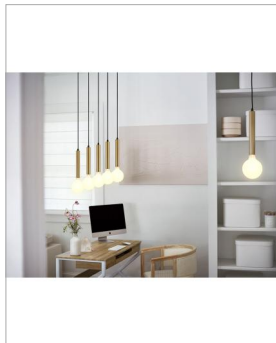

**PRODUCT DETAILS:**

- This item may be hung on a sloped ceiling
- Mounting hardware is hidden on the back plate to ensure a clean silhouette
- Suitable for use in dry (indoor) locations as defined by NEC and CEC. Meets United States UL Underwriters Laboratories & CSA Canadian Standards Association Product Safety Standards.
- Ideal for g-style bulbs (not included)
- Please refer to Lark's Warranty for complete product warranty details. Some warranty limitations may apply.
- Effortlessly cool, this mid-century modern design inspires any space with its chic vintage vibe

### EXTRA SMALL SINGLE LIGHT PENDANT

Mingling mid-century modern design elements into its posh form, Bobbie merges a playful vibe with stellar style. This clever design pairs two bold finishes, gleaming Lacquered Brass and an intense Black, to set up the true star of the show: a look-at-me bulb that makes lighting what it should be fun. To complement Bobbie's confident style, we recommend a G40 oversized globe-styled bulb in a standard medium base.